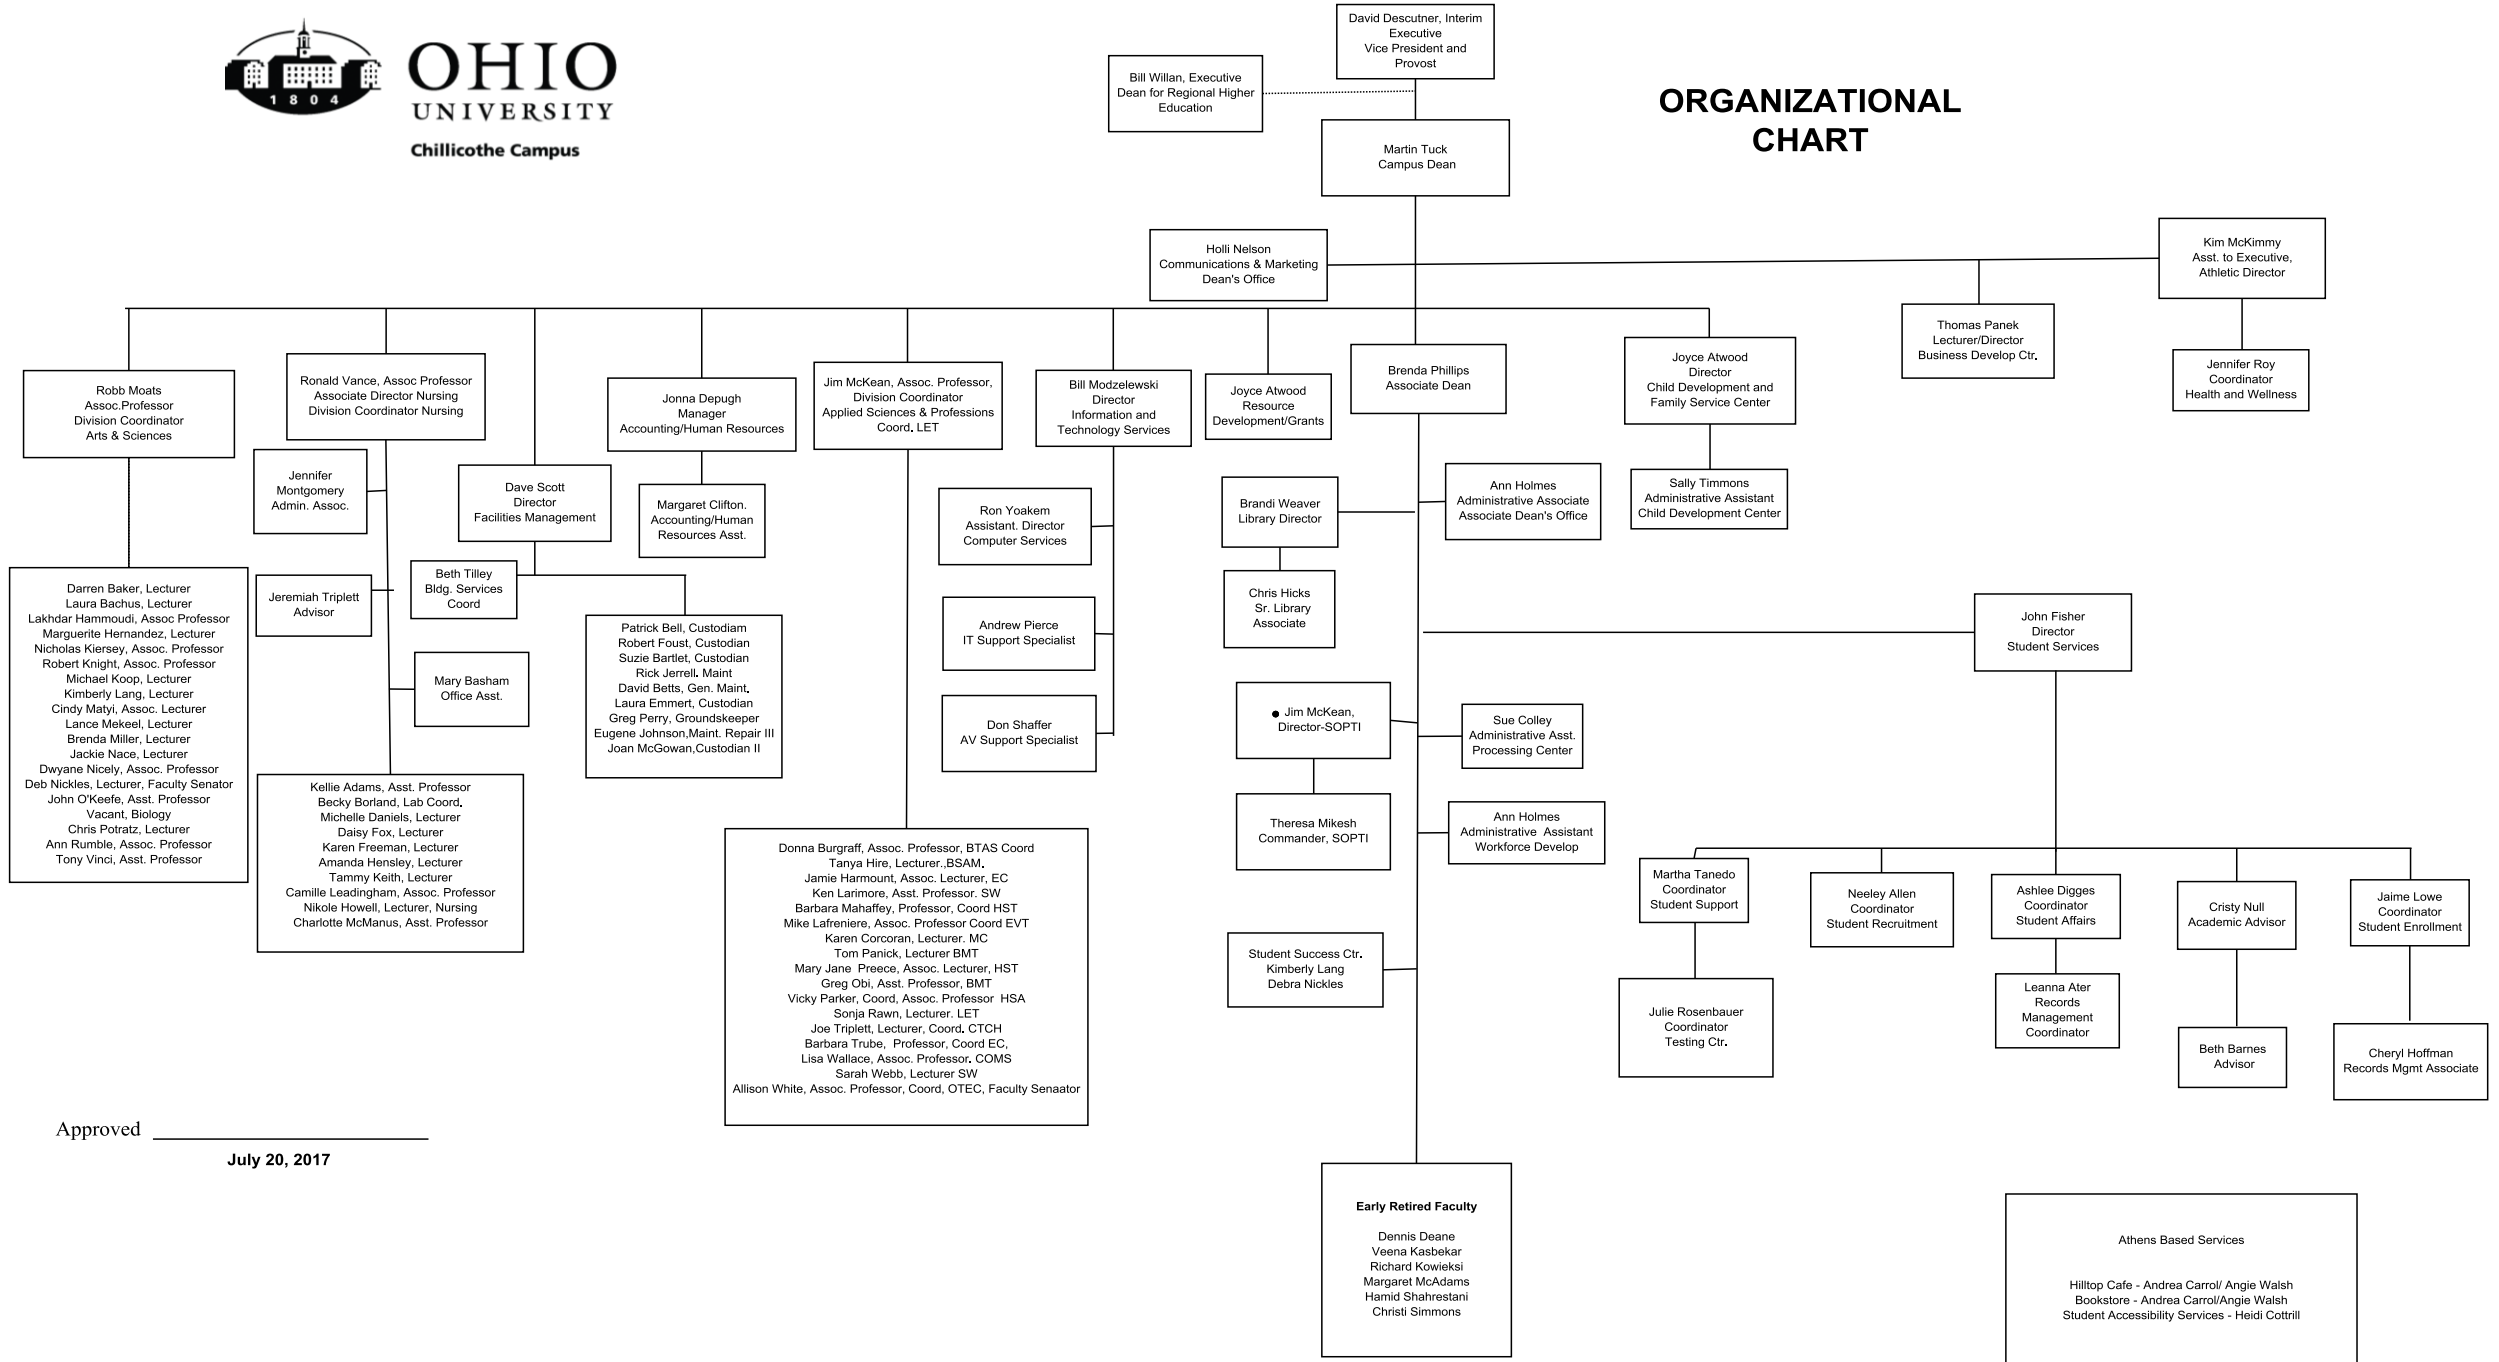

OHIO
UNIVERSITY
Chillicothe Campus

ORGANIZATIONAL CHART

Approved _____

July 20, 2017