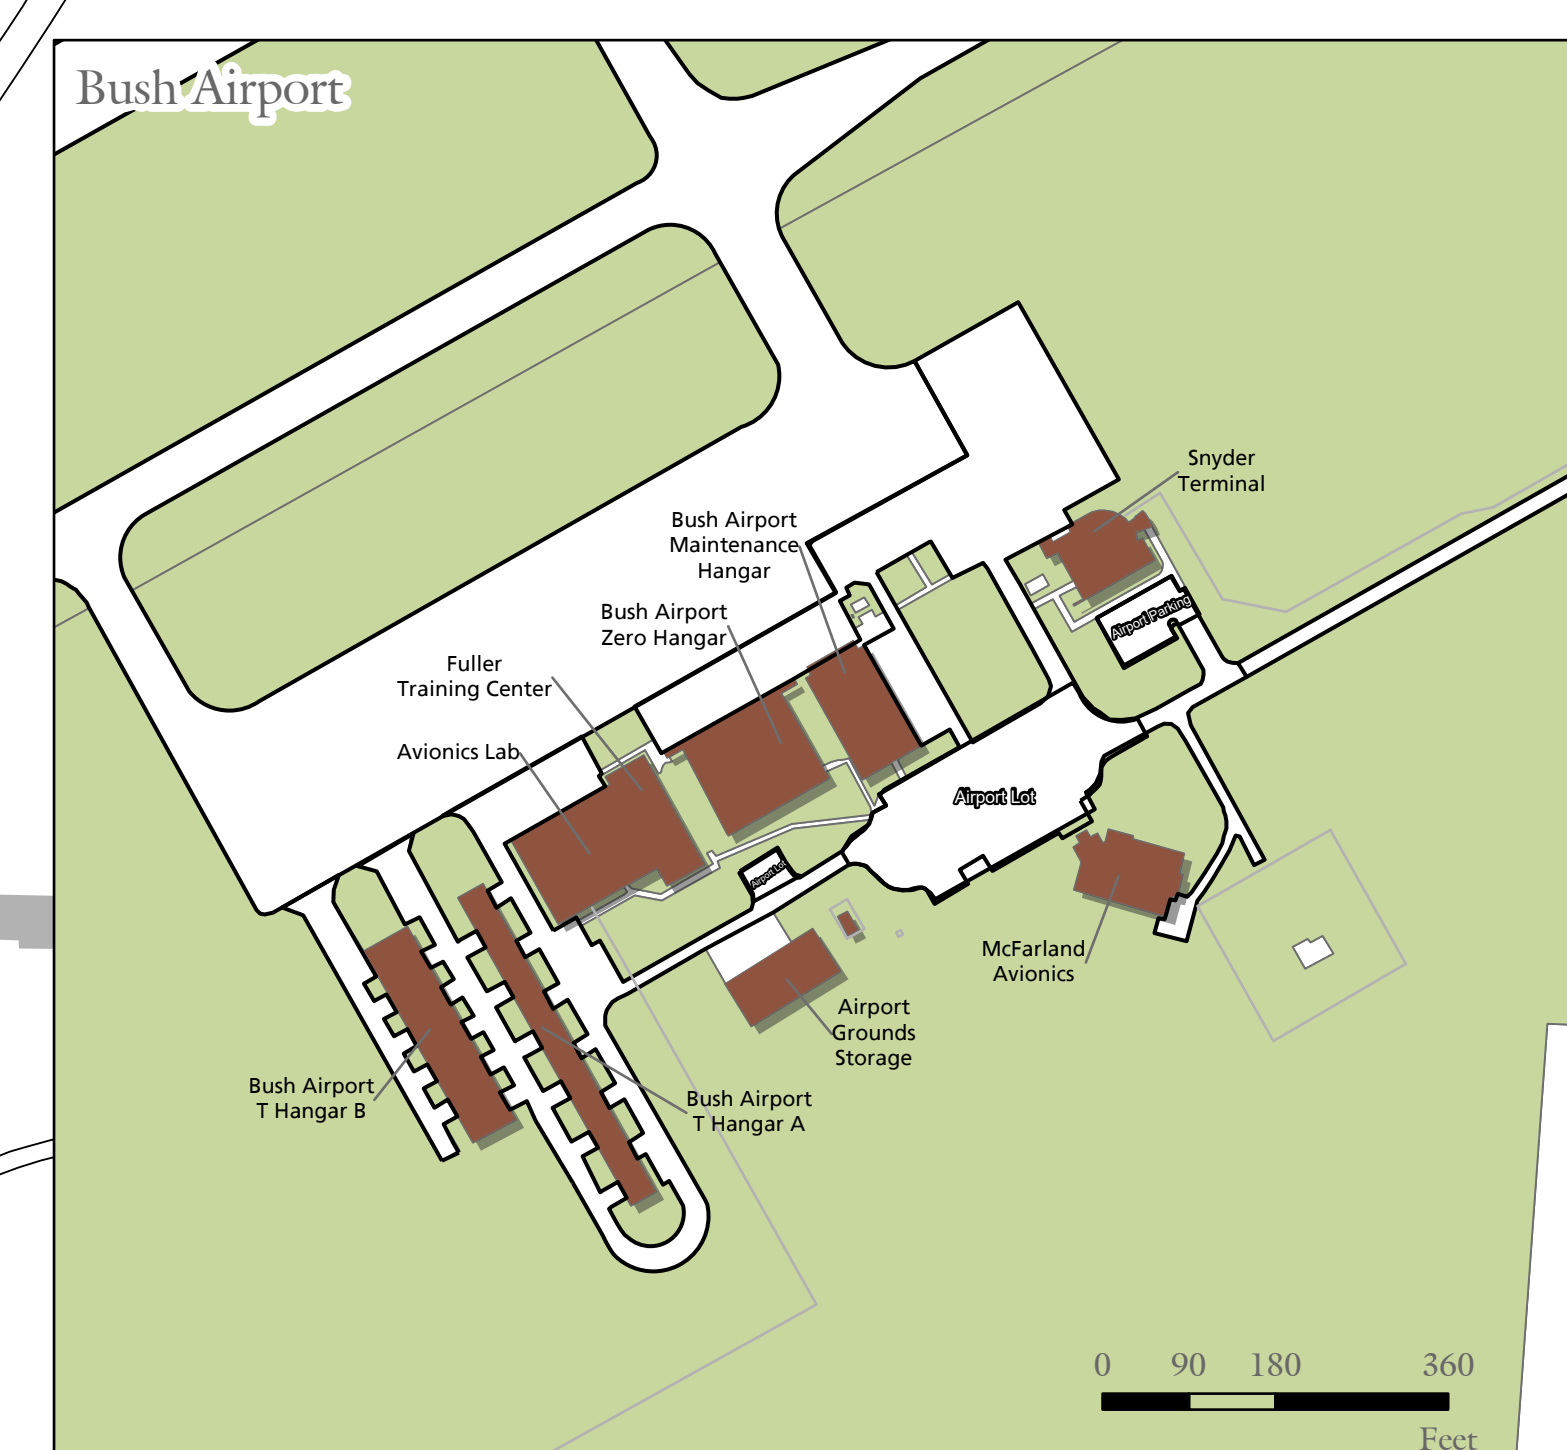

Ohio University - Athens Campus

0 190 380 760
Fect

1 inch = 190 ft

Ohio University
Map Design: H Steele
Map Created: 5/15/2019

Sources: Ohio University, OGRIP,
City of Athens, Athens County
Data Updated: November 2017

10 miles to Bush Airport
via US 50 West
(see inset)

Compost Facility &
Eco-House
(see inset)