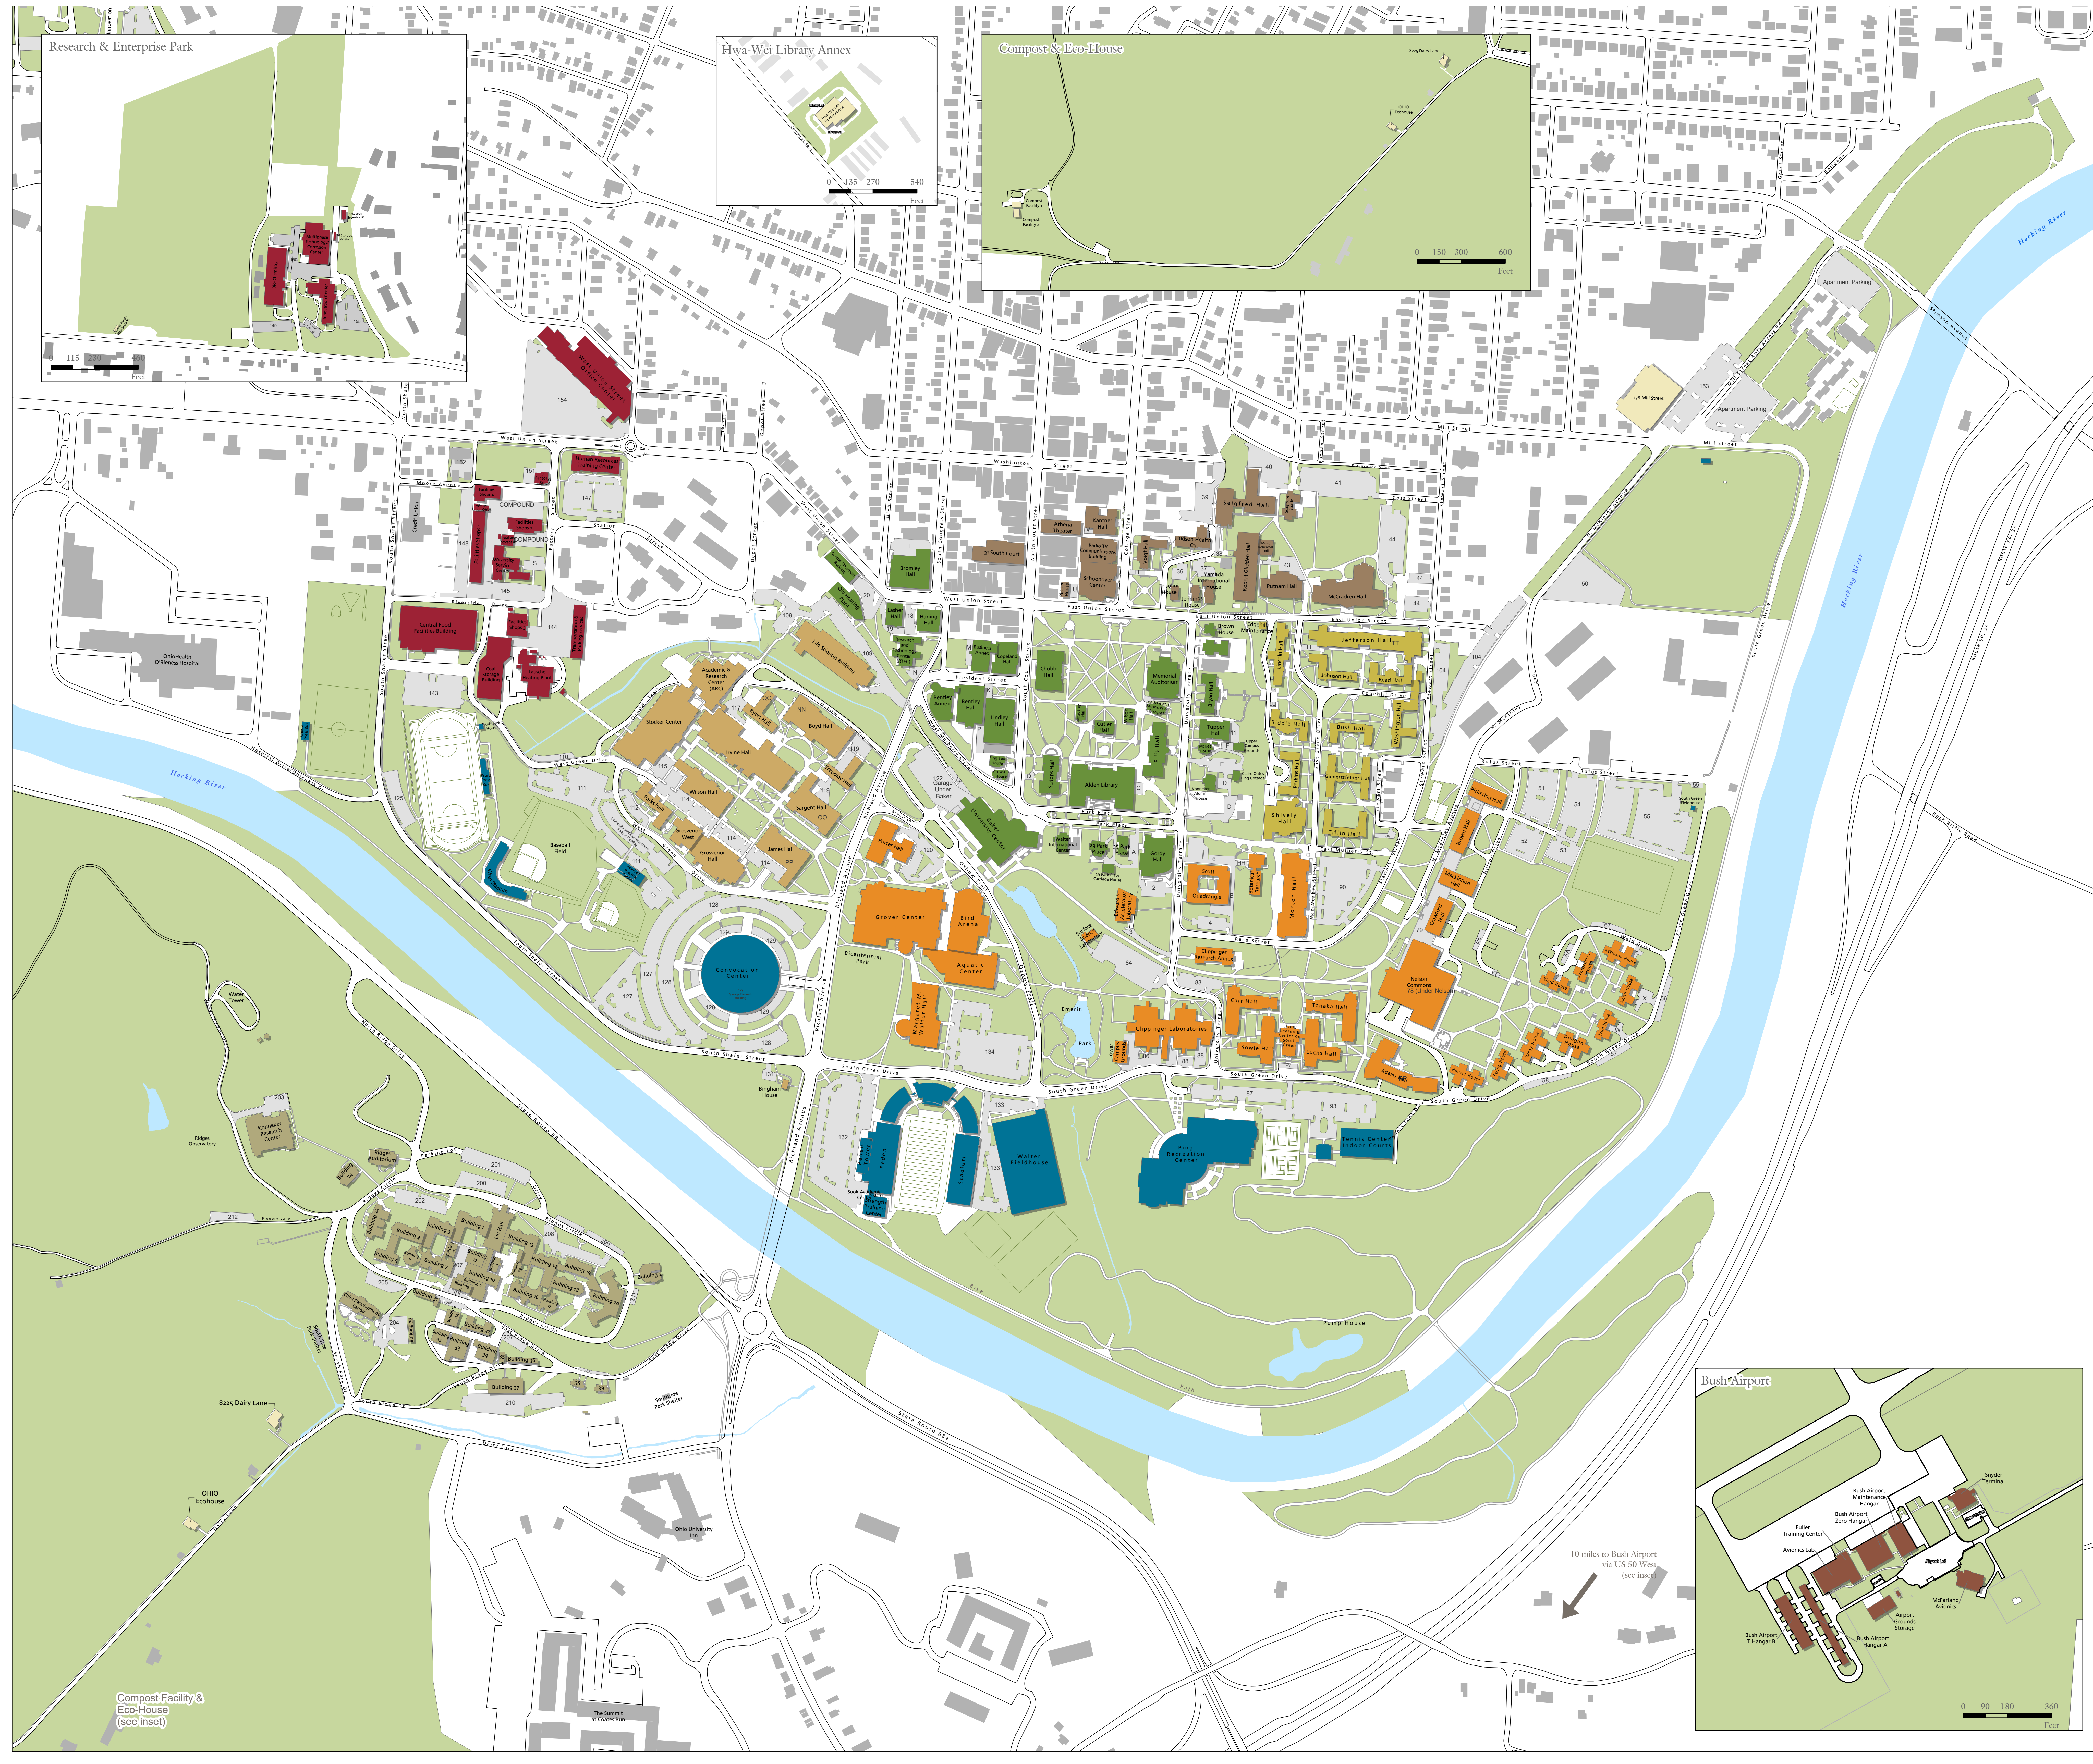

- Streets
- Athletic Fields
- College Green
- East Green
- River Green
- North Green
- South Green
- Off Campus
- The Ridges
- Union Green
- West Green
- Non-University Facility
- Parking Lots
- Ohio University Property

Ohio University - Athens Campus

0 190 380 760
Fect

1 inch = 190 ft

Ohio University
Map Design: H Steele
Map Created: 5/15/2019

Sources: Ohio University, OGRIP,
City of Athens, Athens County
Data Updated: November 2017

10 miles to Bush Airport
via US 50 West
(see inset)

Compost Facility &
Eco-House
(see inset)