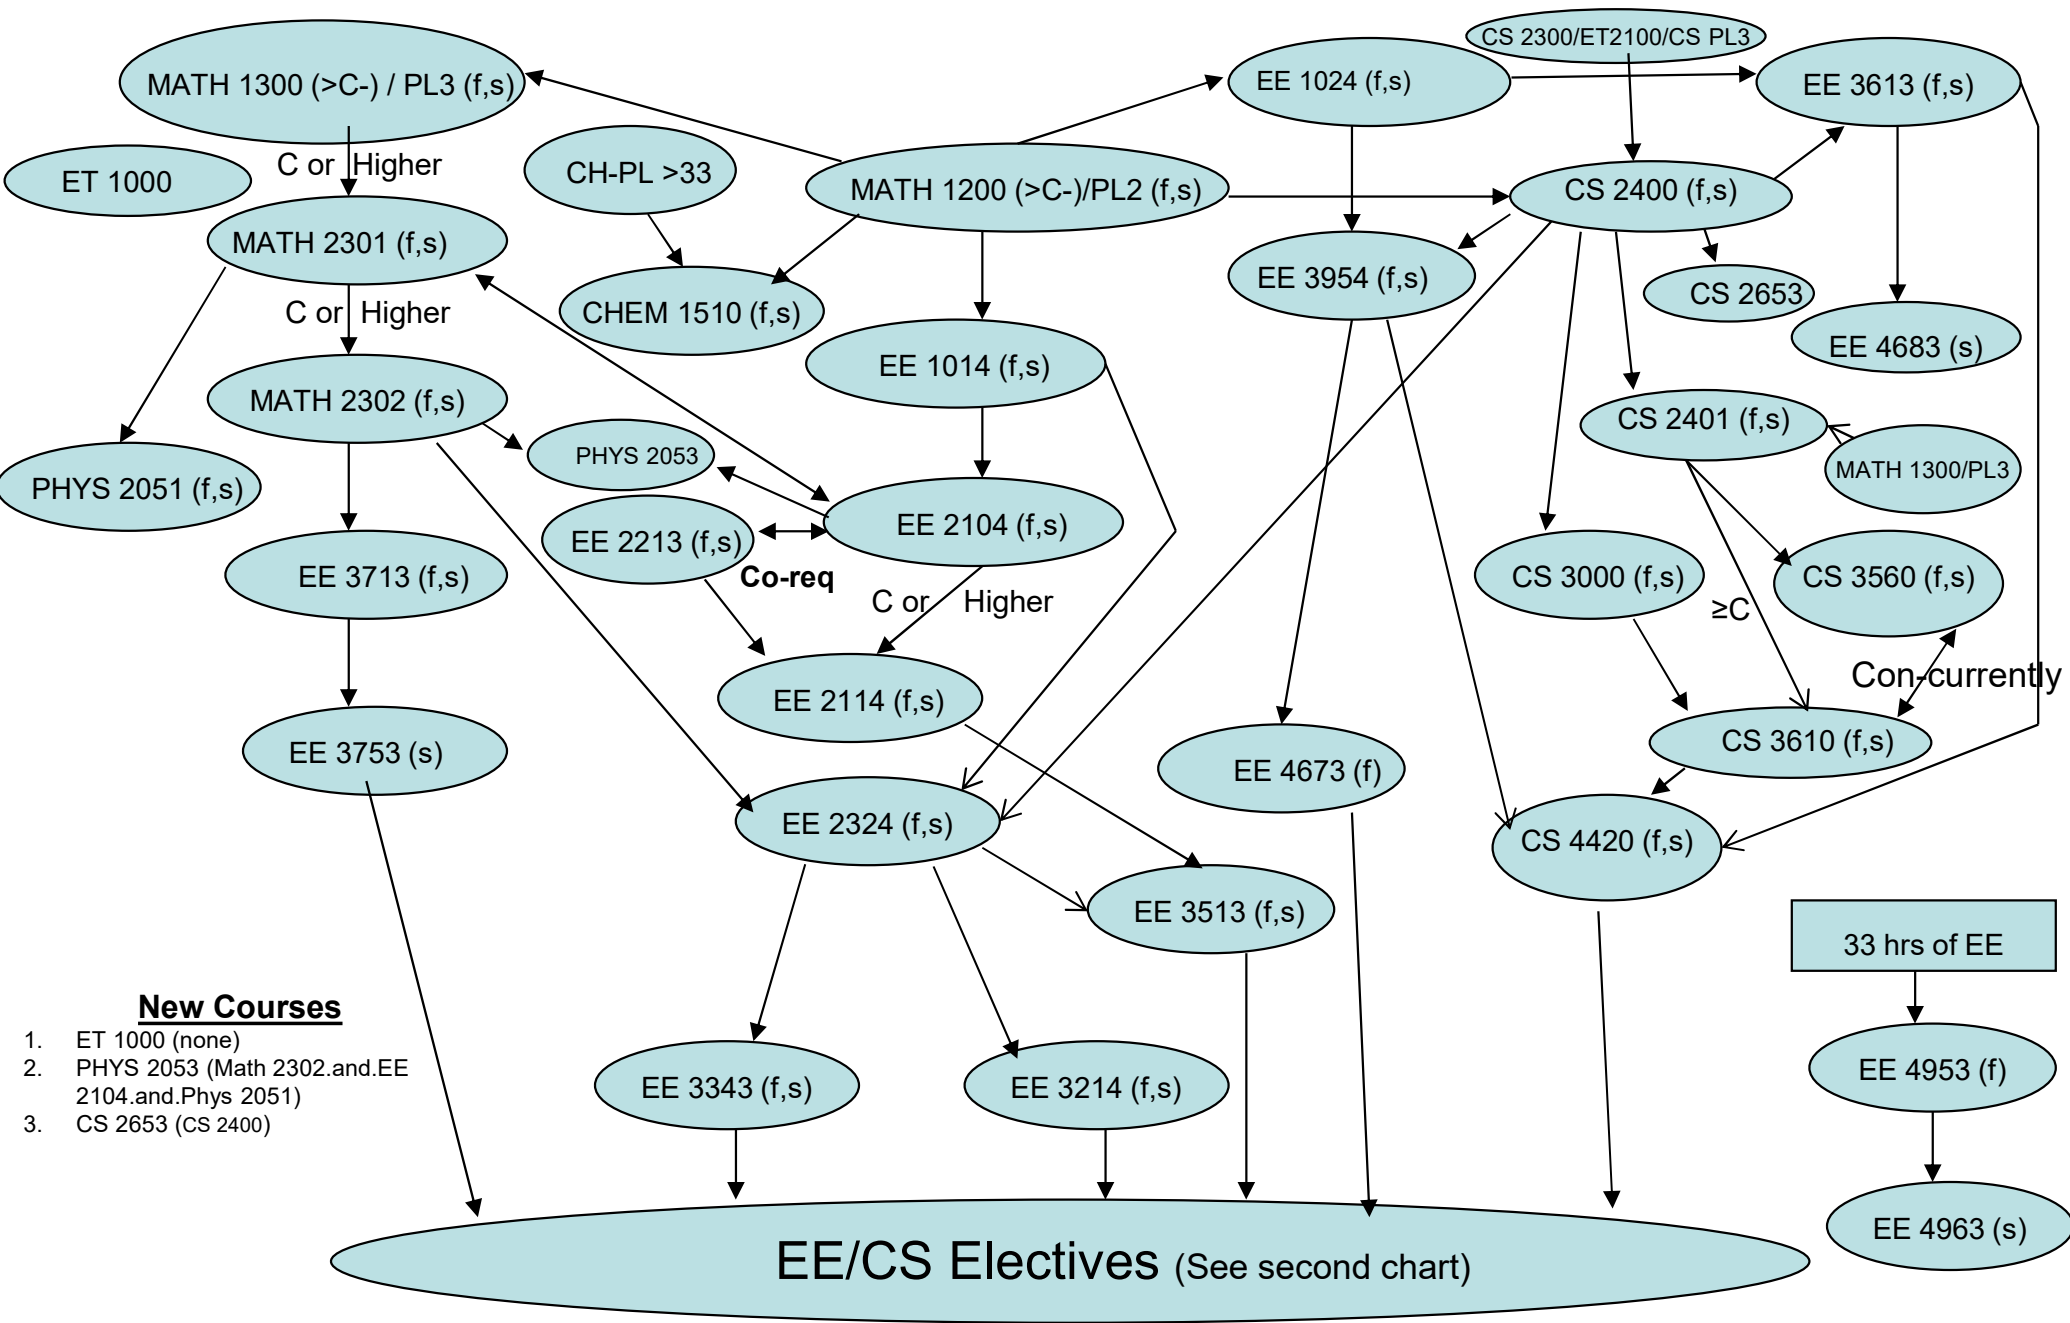

COMPUTER ENGINEERING TRACK (January 2022)

New Courses

1. ET 1000 (none)
2. PHYS 2053 (Math 2302.and.EE 2104.and.Phys 2051)
3. CS 2653 (CS 2400)

EE/CpE SENIOR ELECTIVES (January 2022)