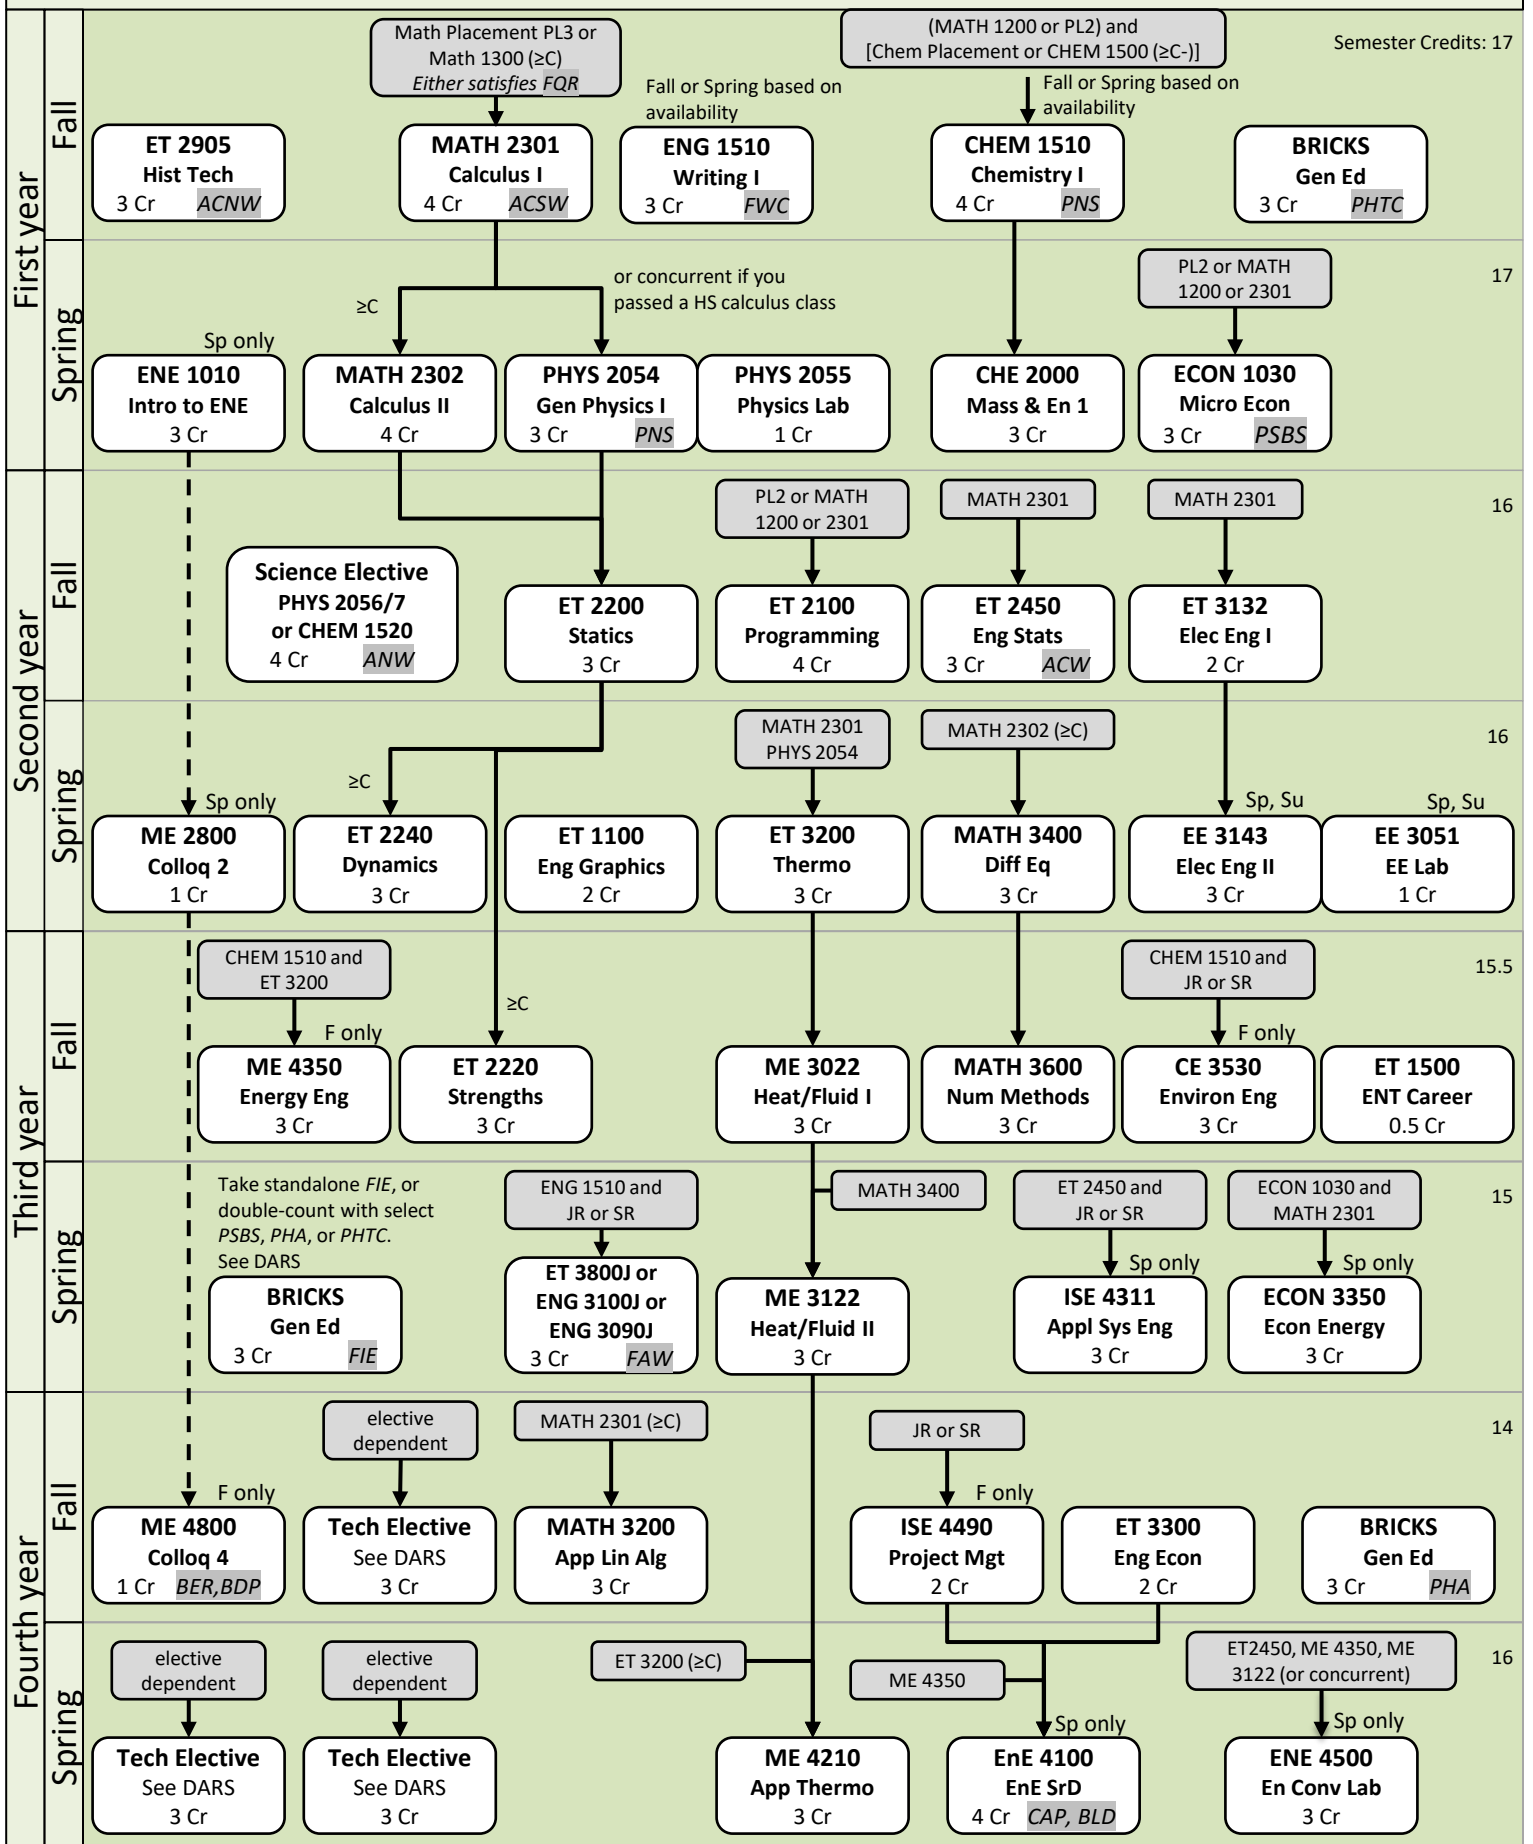

Energy Engineering (BS 7274) Curriculum (2022-2023)

This flowchart is advisory. Your DARS reflects your official graduation requirements. Prerequisites with a minimum grade required shown as (≥C). If your catalog of entry year is different than that listed, ask for the flowchart for your catalog year. Flowchart updated 9/2/22. Comments\corrections to mechanical@ohio.edu