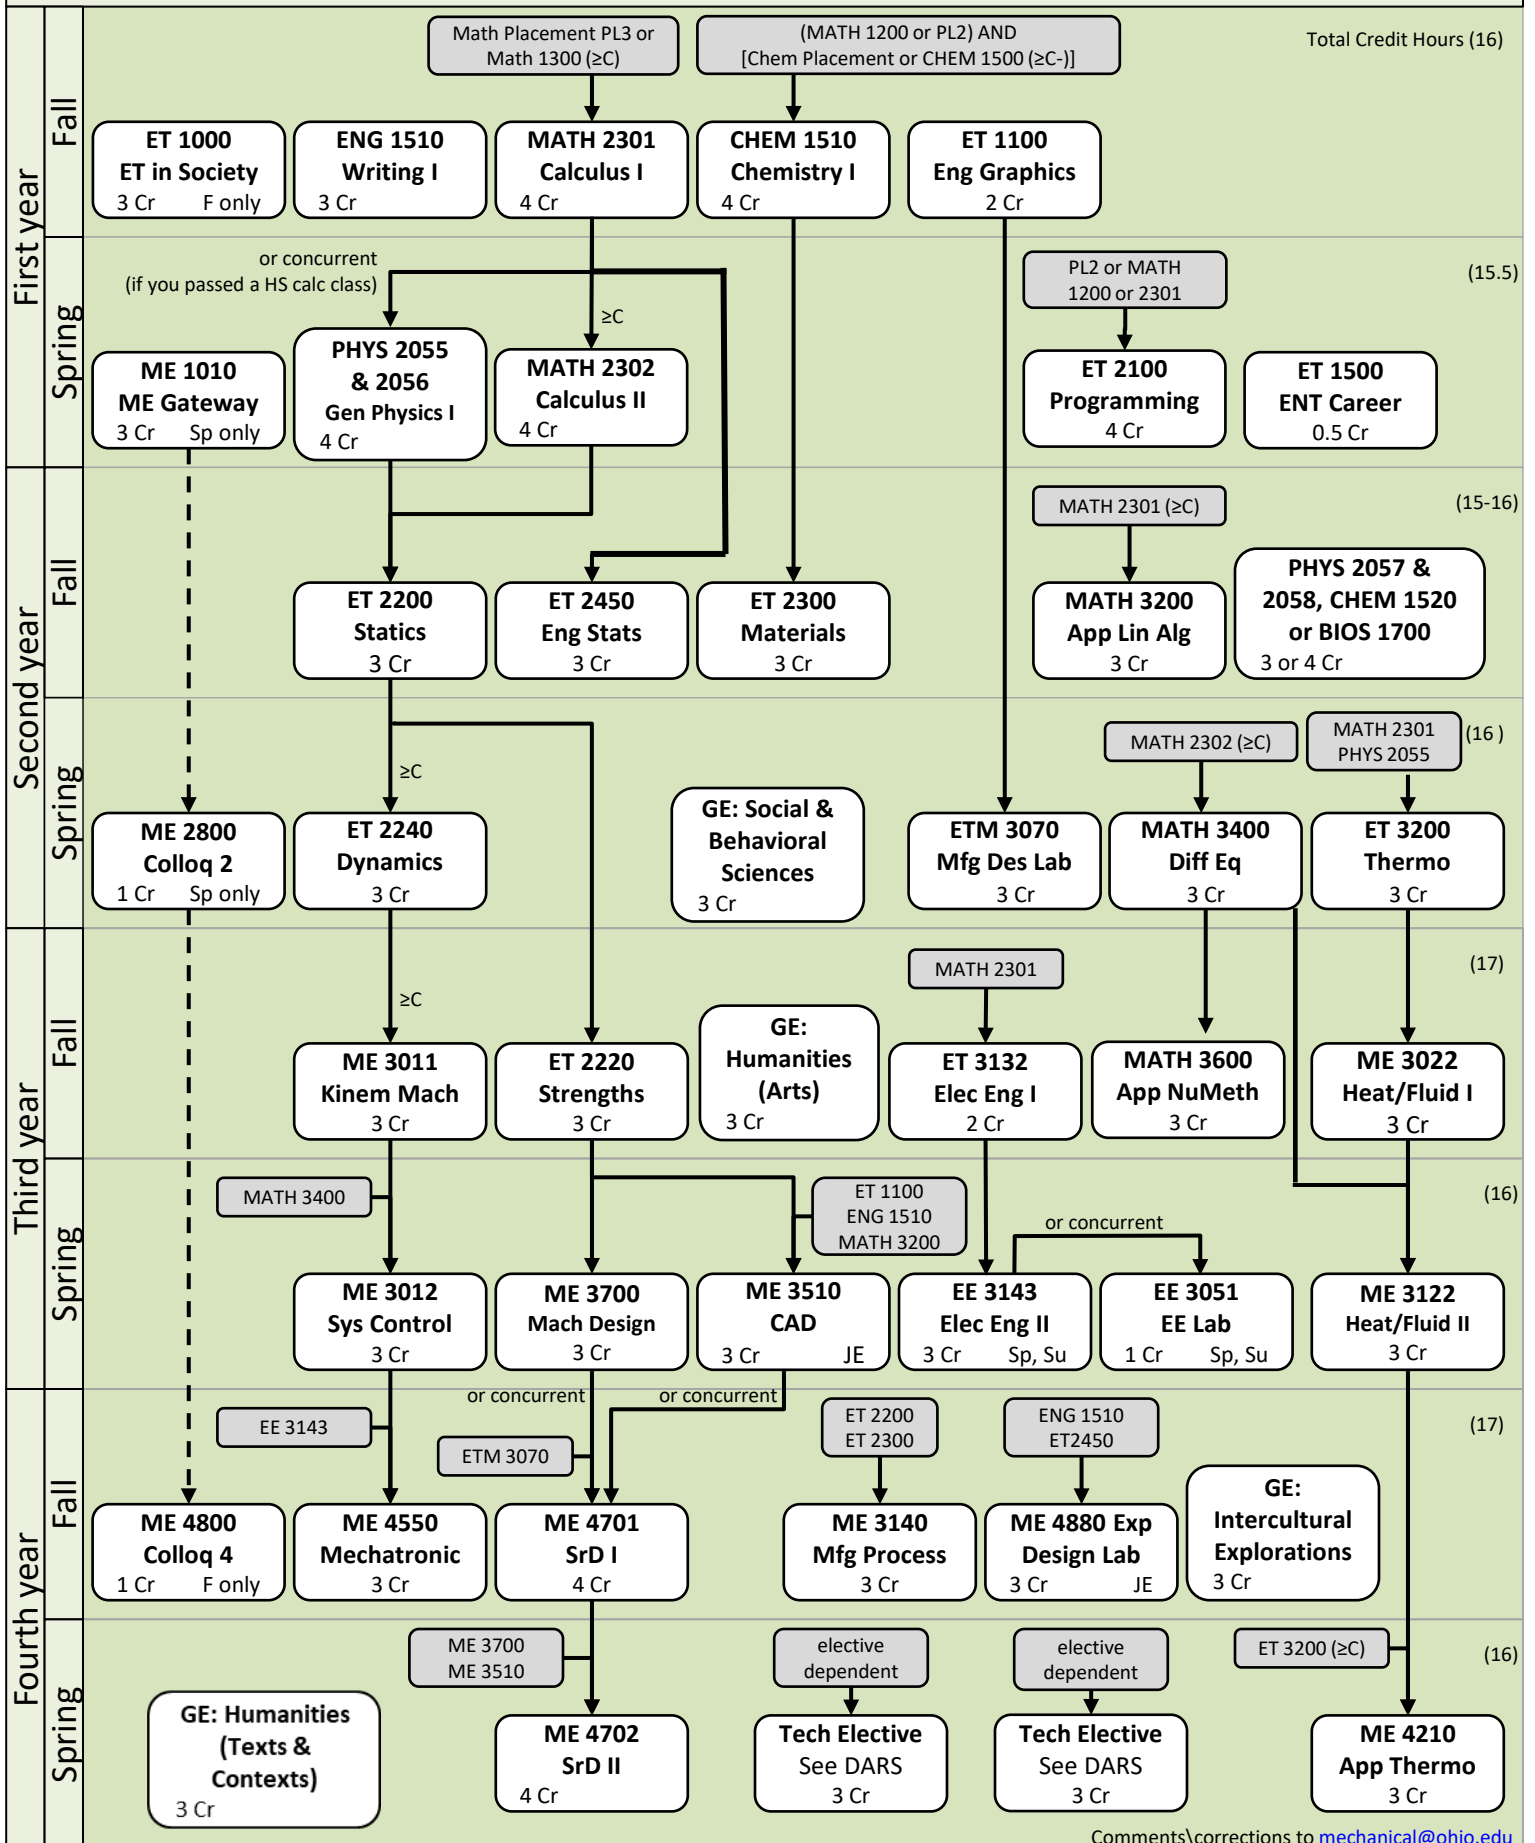

# Mechanical Engineering (BS7257) Curriculum (2021-2022)

Comments\corrections to [mechanical@ohio.edu](mailto:mechanical@ohio.edu)

Notes: This flowchart is advisory - your DARS reflects your official graduation requirements. (≥C) is shown for prerequisites with a minimum grade required. If your catalog of entry year is different than those listed, you should seek out another flowchart for that catalog year. Last Updated: Sep 2021