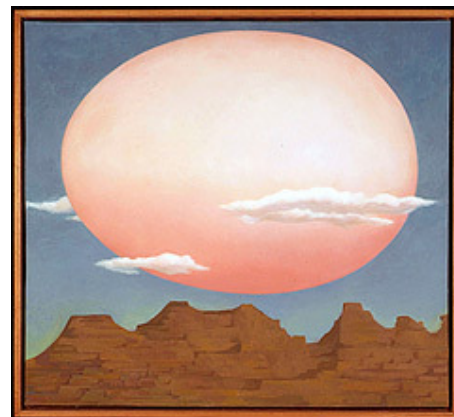

The exhibition explores both the mystery and beauty of the inner landscape or introspection as well as highlighting concrete images of traditional city and landscapes. Cityscapes, landscapes, abstracted 'scapes and innerscapes are represented in a variety of mediums including acrylic on canvas, intaglio, photo lithograph, oil on linen and woodcut, to name a few.

The exhibition includes, but is not limited to, works by Sue Wall, Ross Johnson, Louise Nevelson, Gertrude Greene, Aaron Bohrod and Clarence White. All art displayed in the exhibition belongs to the Kennedy Museum of Art's permanent collections.

Museum hours are Tuesday, Wednesday and Friday from noon to 5 p.m., Thursday from noon to 8 p.m. and Saturday and Sunday from 1 to 5 p.m. The museum is closed on Mondays and holidays. Parking and admission are free. Please call 740-593-1304 or visit www.ohio.edu/museum for more information.

Related Links

Kennedy Museum of Art: <http://www.ohio.edu/museum/>

Published: Jul 7, 2009 8:44 AM

Sue Wall, *Untitled*, c. 1974, acrylic on canvas
Kennedy Museum of Art Collection

Share this story

SHARE

Email To:

Email From:

Send

Top stories

Jul 9, 2009

Werner joins USA Swimming World Championships staff
[ohiobobcats.com]