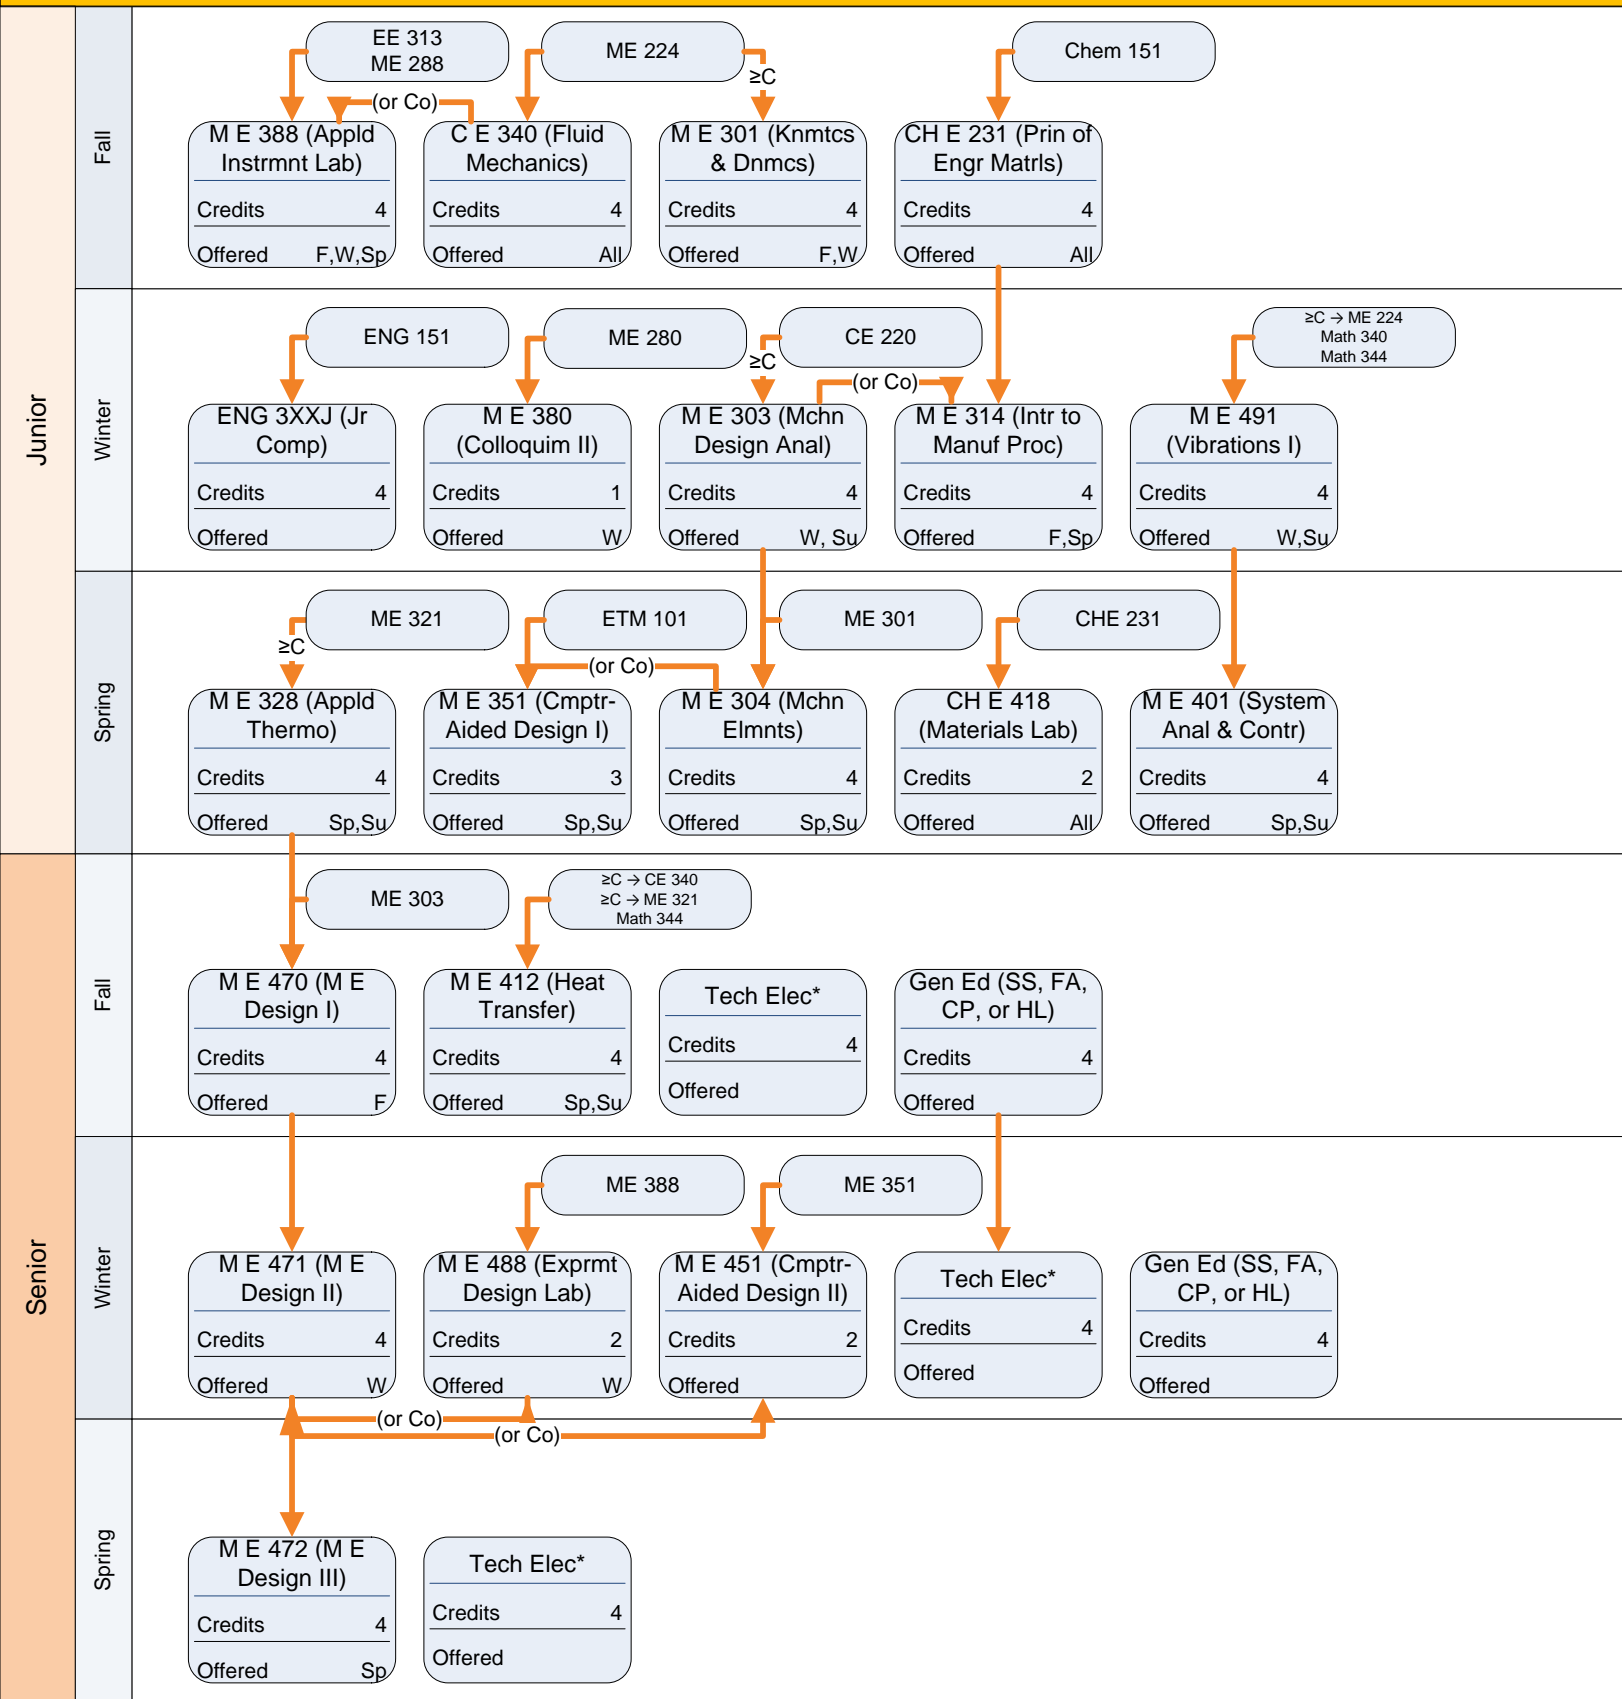

Disclaimers:

Classes, schedules, and syllabi are subject to change without notice.

An attempt was made to link this flowchart to the actual syllabi for each class. In some cases, a similar syllabi was used.

The greater than or equal to C symbols (≥C) represent the minimum grade requirement to be accepted in the next class.

* Requirements for 3 hours ME electives, 11 hours total. See DARS for details.

Disclaimers:

Classes, schedules, and syllabi are subject to change without notice.

An attempt was made to link this flowchart to the actual syllabi for each class. In some cases, a similar syllabi was used.

The greater than or equal to C symbols (≥C) represent the minimum grade requirement to be accepted in the next class.

* Requirement for 3 hours ME electives, 11 hours total. See DARS for details.