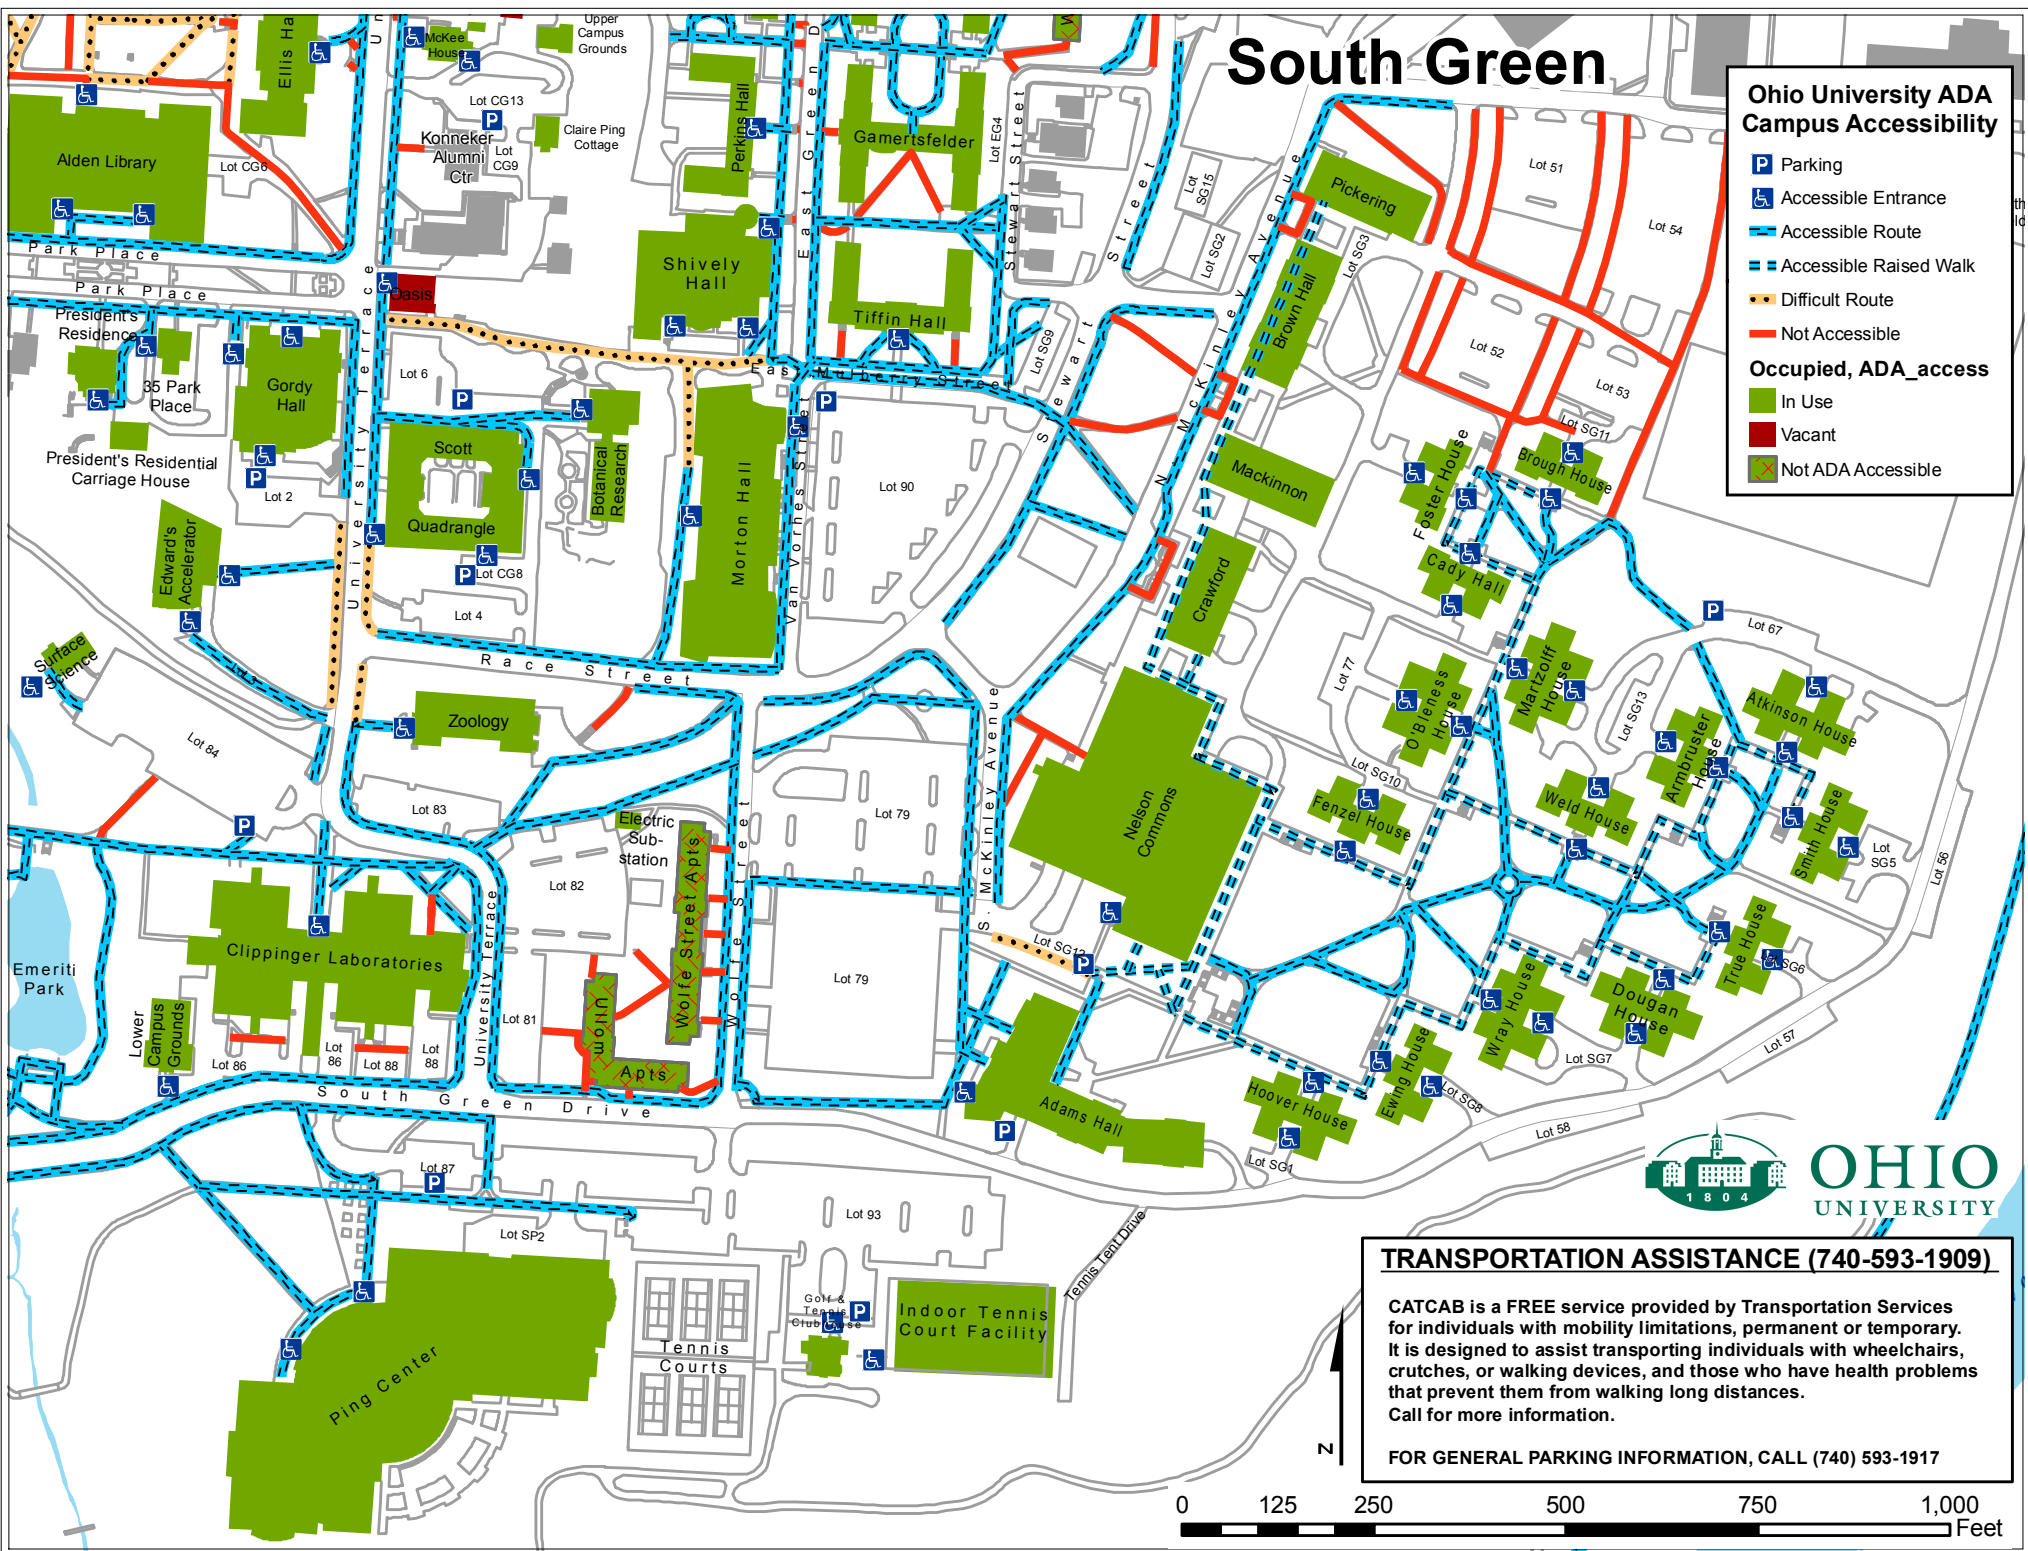

# South Green

## Ohio University ADA Campus Accessibility

- Parking
  - Accessible Entrance
  - Accessible Route
  - Accessible Raised Walk
  - Difficult Route
  - Not Accessible
- Occupied, ADA\_access**
- In Use
  - Vacant
  - Not ADA Accessible

### TRANSPORTATION ASSISTANCE (740-593-1909)

CATCAB is a FREE service provided by Transportation Services for individuals with mobility limitations, permanent or temporary. It is designed to assist transporting individuals with wheelchairs, crutches, or walking devices, and those who have health problems that prevent them from walking long distances. Call for more information.

FOR GENERAL PARKING INFORMATION, CALL (740) 593-1917