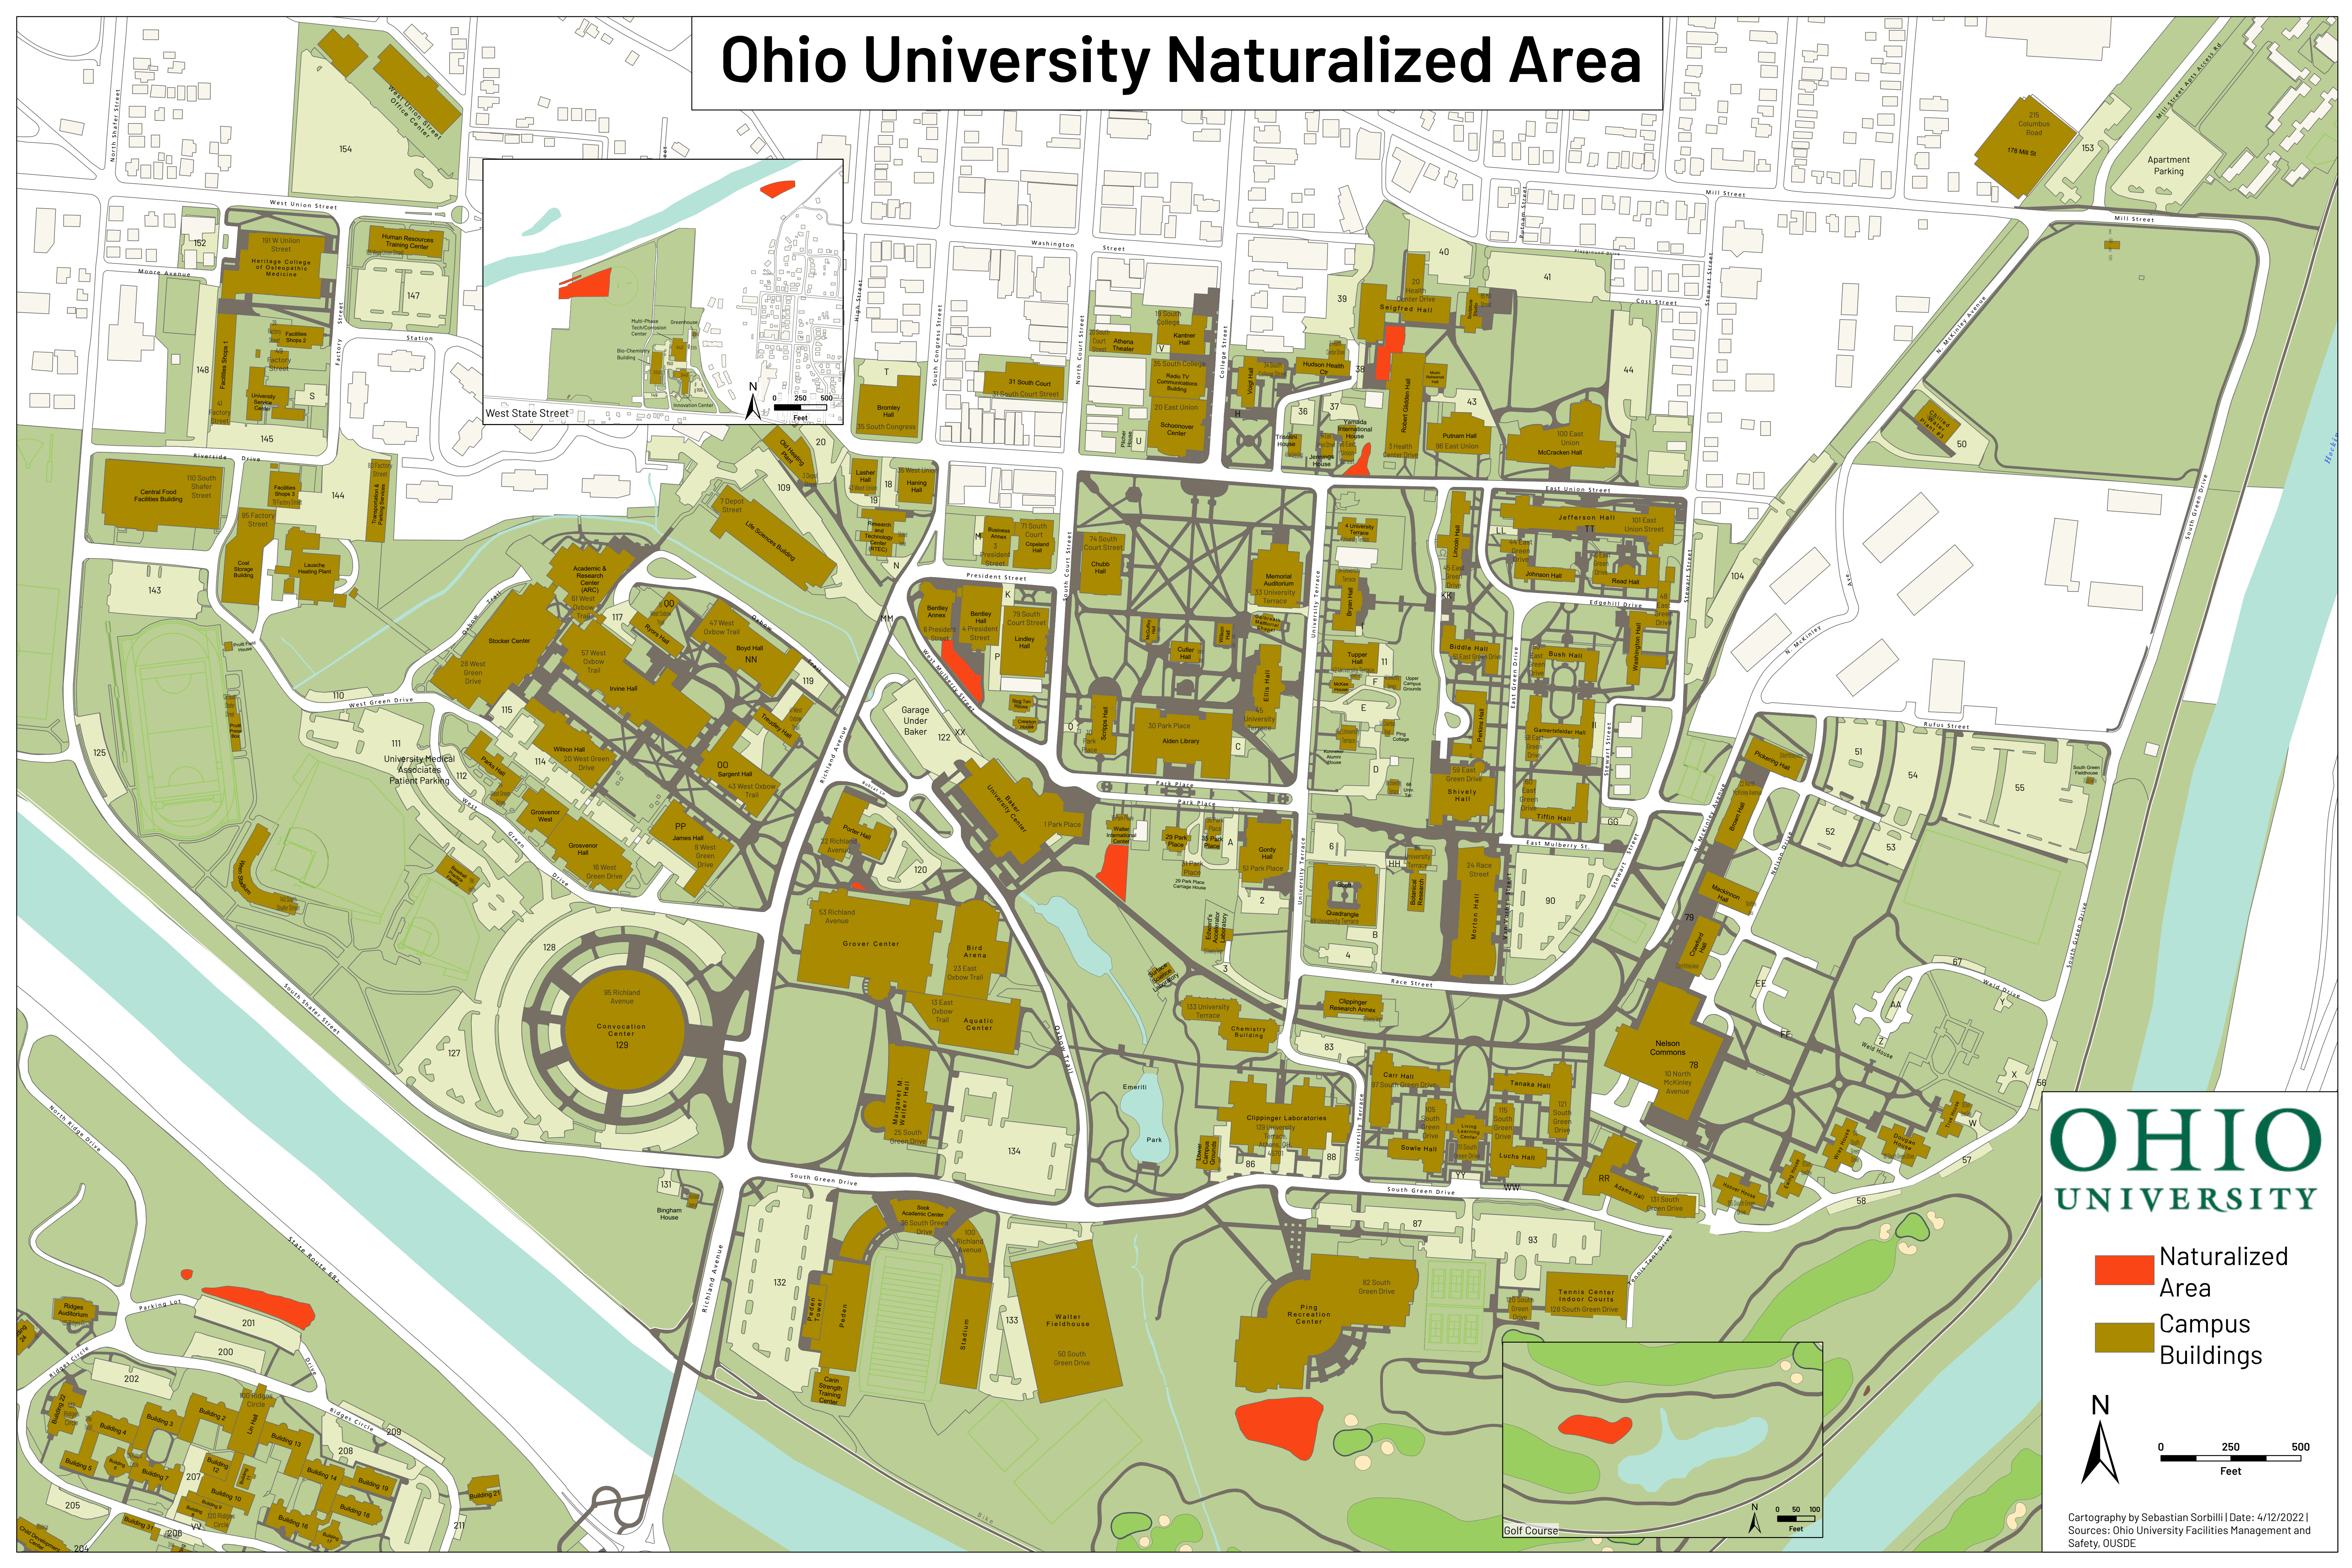

Ohio University Naturalized Area

OHIO
UNIVERSITY

-  Naturalized Area
-  Campus Buildings

0 250 500
Feet

Cartography by Sebastian Sorbilli | Date: 4/12/2022 | Sources: Ohio University Facilities Management and Safety, OUSDE