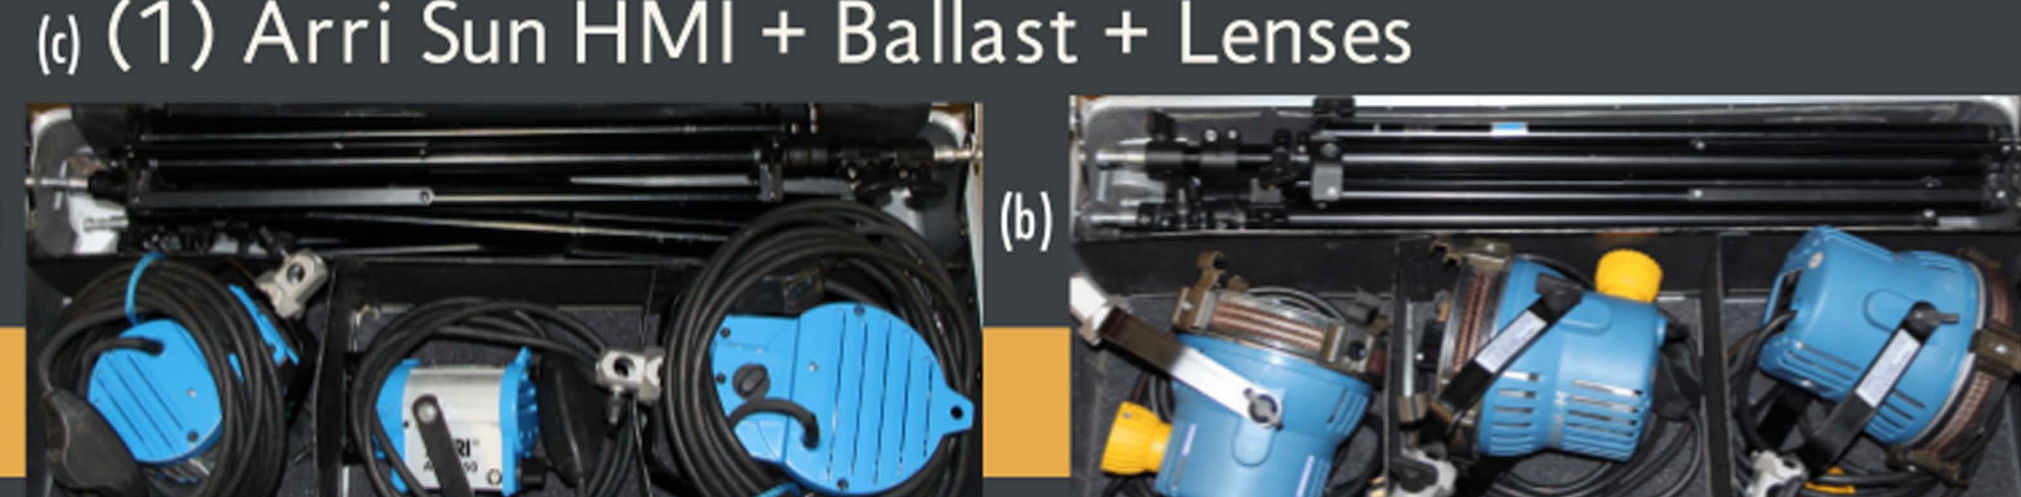

Lighting Equipment

Lighting Kits

- ARRI Light Kits
- (a) (3) Combo Kits - 150W, 300W, 600W Fresnel
- (2) Pepper Kit - 4x 150W Fresnel
- (1) 650W/300W - 2x650W Fresnel & 2x300W Fresnel
- (1) 650W Kit - 3x650W Open Face Lights
- (1) 1K Kit - 2x 1K Fresnel Lights
- (1) 1K Kit - 2x 2K Open Face Lights
- (1) 2K Kit - 3x 2K Open Face Lights
- (d) (1) Arri Sun HMI + Ballast + Lenses