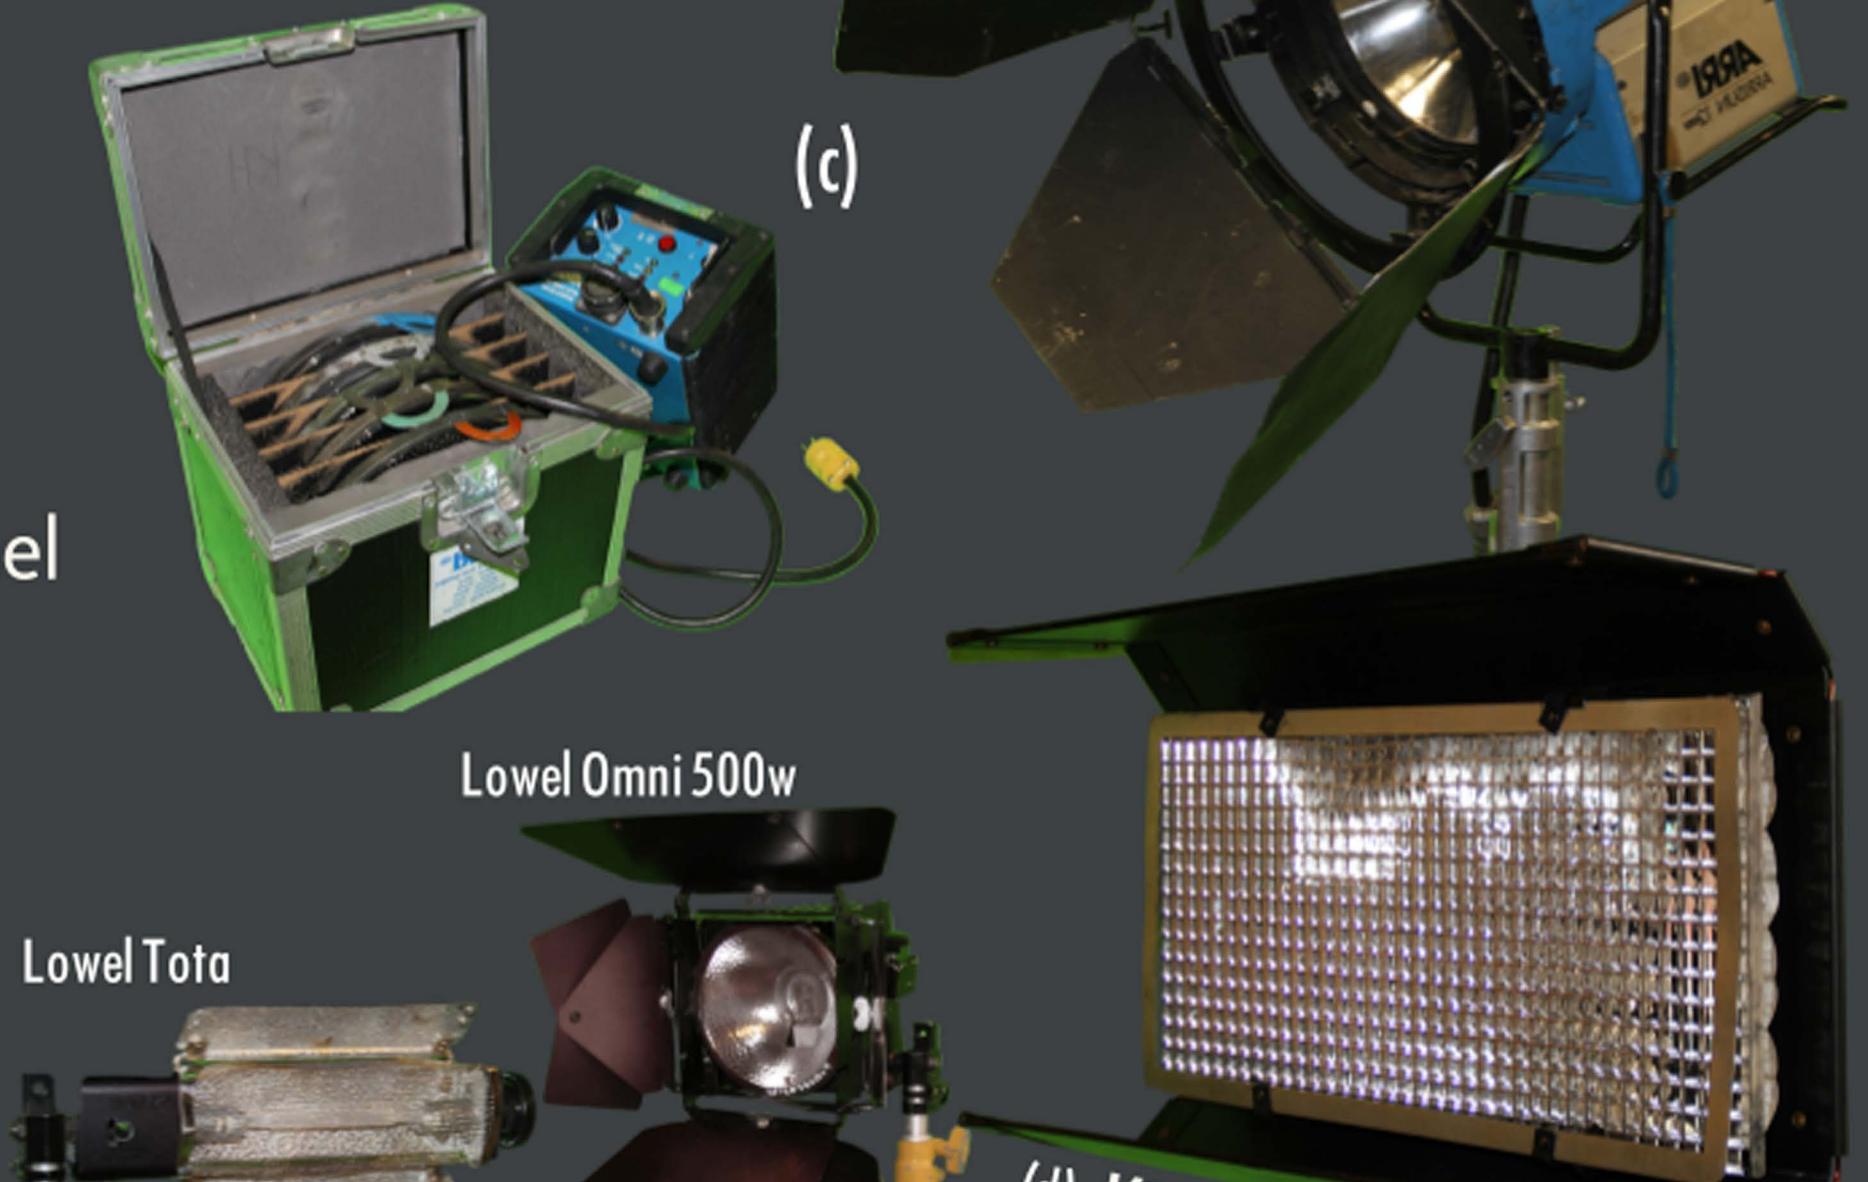

Lighting Equipment

Lighting Kits

- ARRI Light Kits
- (a) (3) Combo Kits - 150W, 300W, 600W Fresnel
- (2) Pepper Kit - 4x 150W Fresnel
- (1) 650W/300W - 2x650W Fresnel & 2x300W Fresnel
- (1) 650W Kit - 3x650W Open Face Lights
- (1) 1K Kit - 2x 1K Fresnel Lights
- (1) 1K Kit - 2x 2K Open Face Lights
- (1) 2K Kit - 3x 2K Open Face Lights
- (d) (1) Arri Sun HMI + Ballast + Lenses