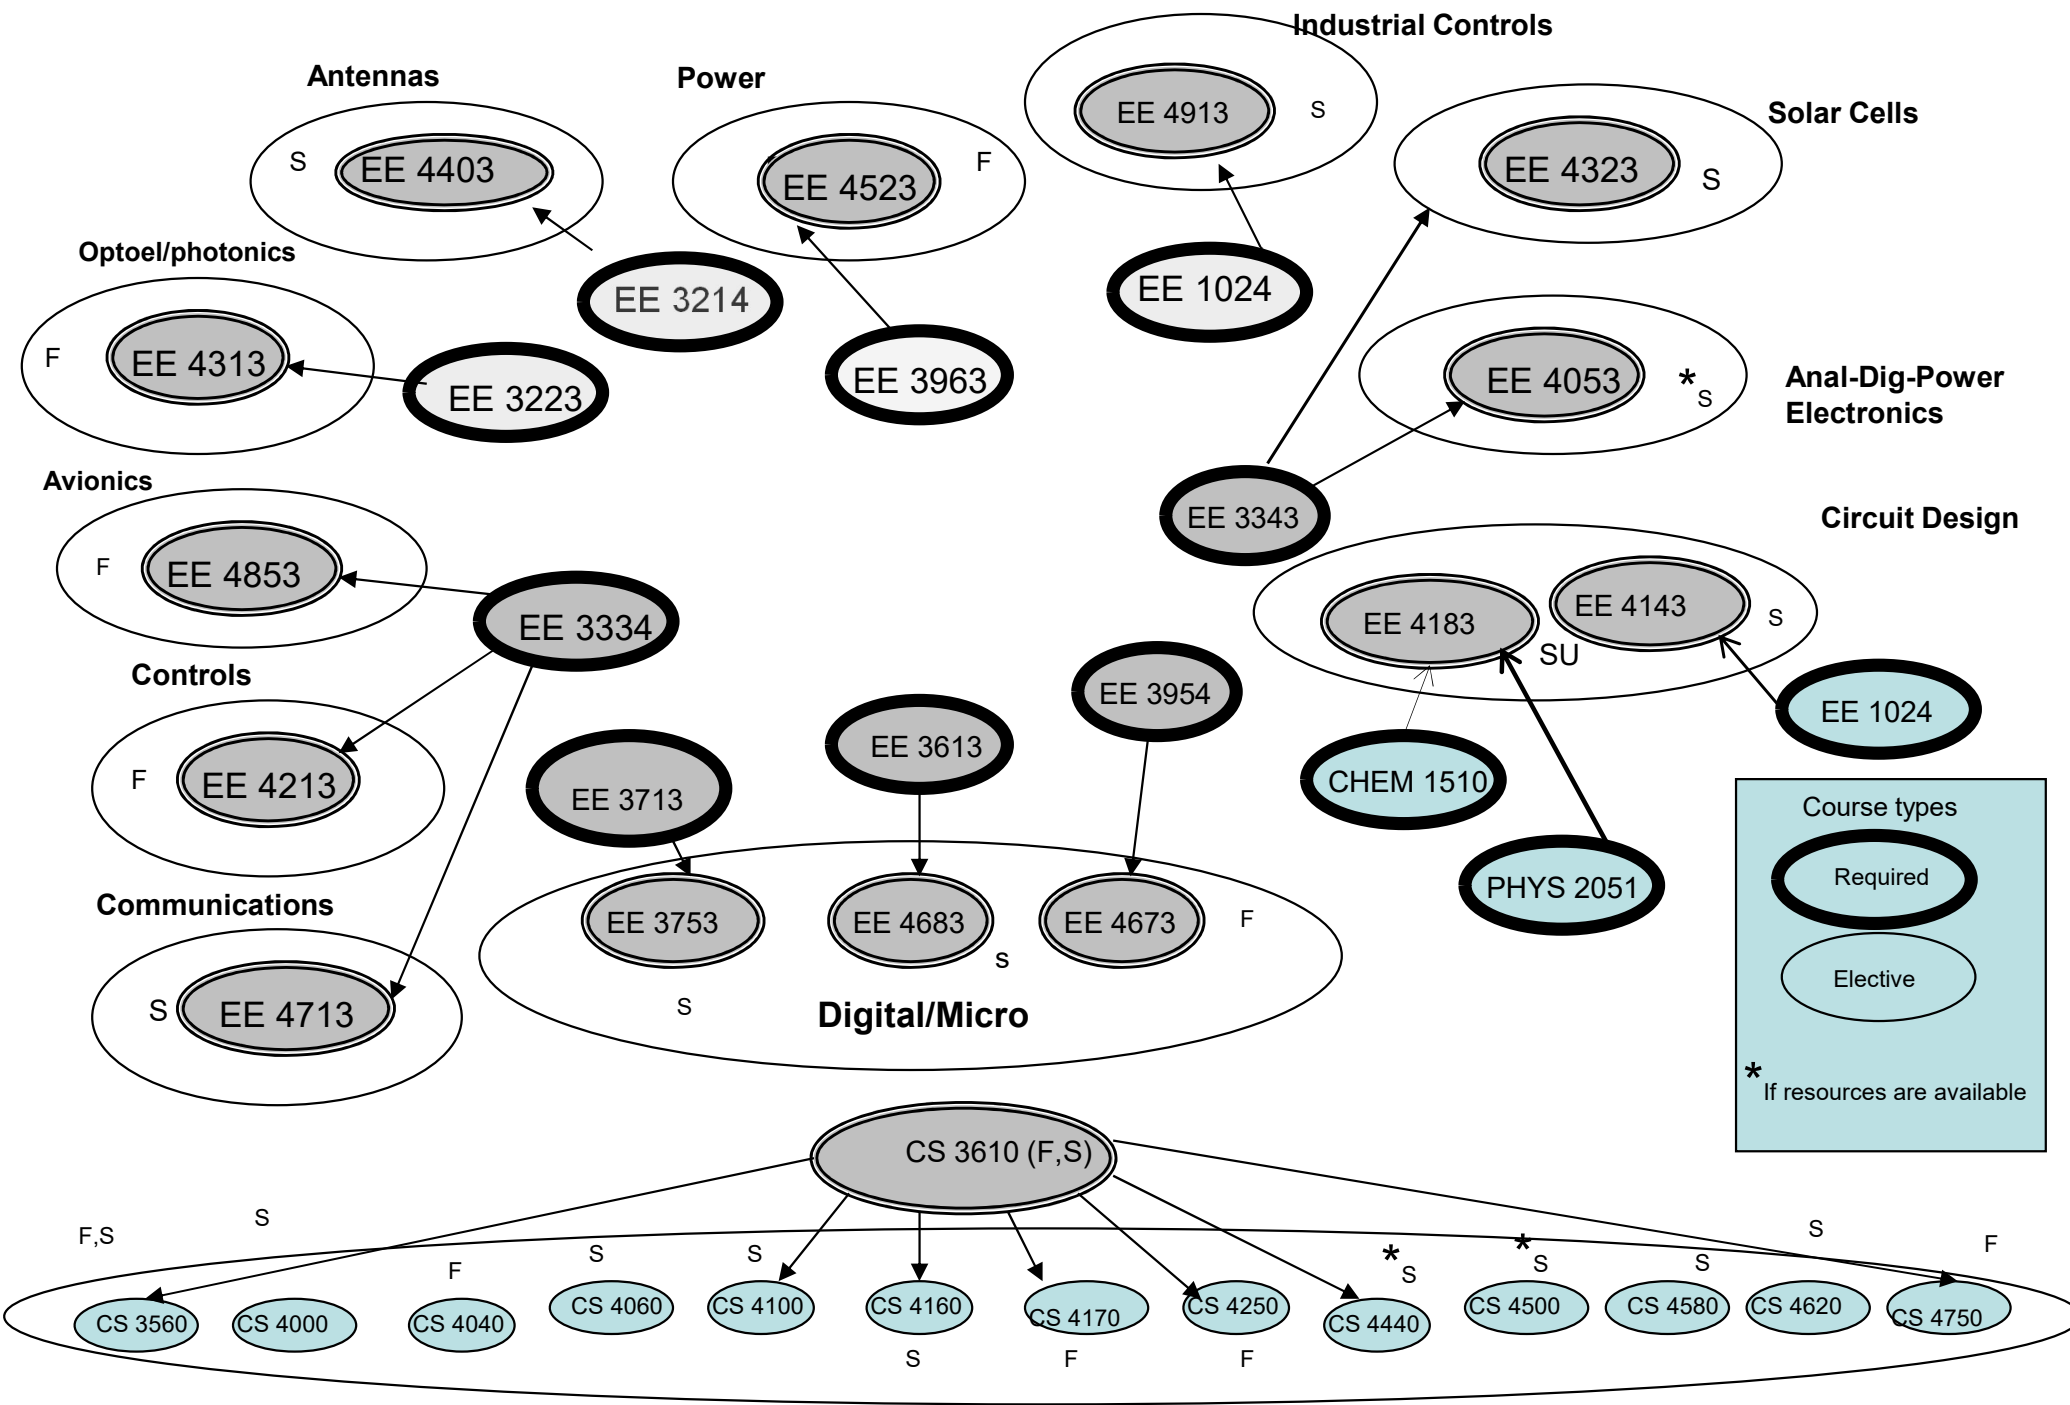

COMPUTER ENGINEERING TRACK (January 2022)

EE/CpE SENIOR ELECTIVES (January 2022)

Course types

- Required (Double oval)
- Elective (Single oval)

* If resources are available