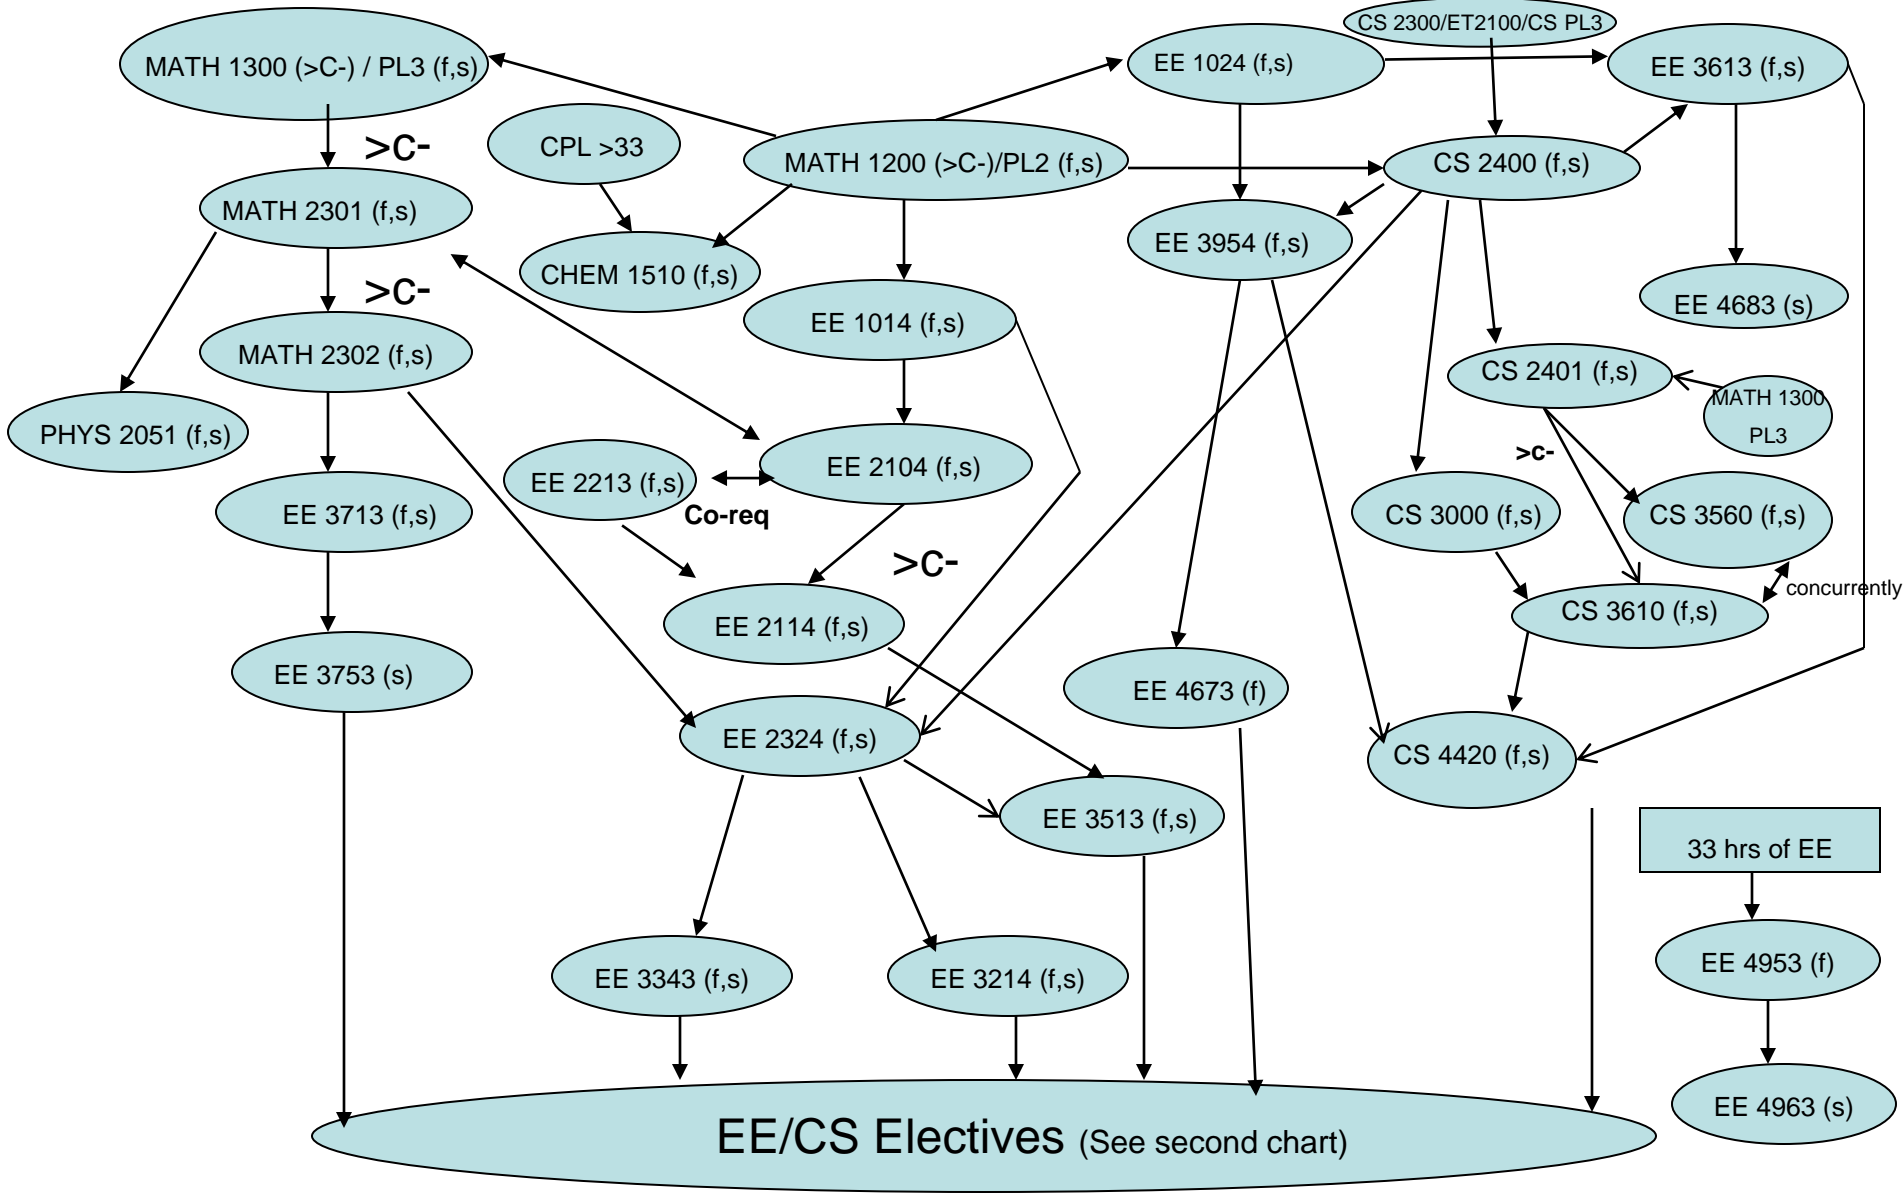

COMPUTER ENGINEERING TRACK (January 2022)

EE/CpE SENIOR ELECTIVES (January 2022)

Course types

- Required (Double oval)
- Elective (Single oval)

* If resources are available